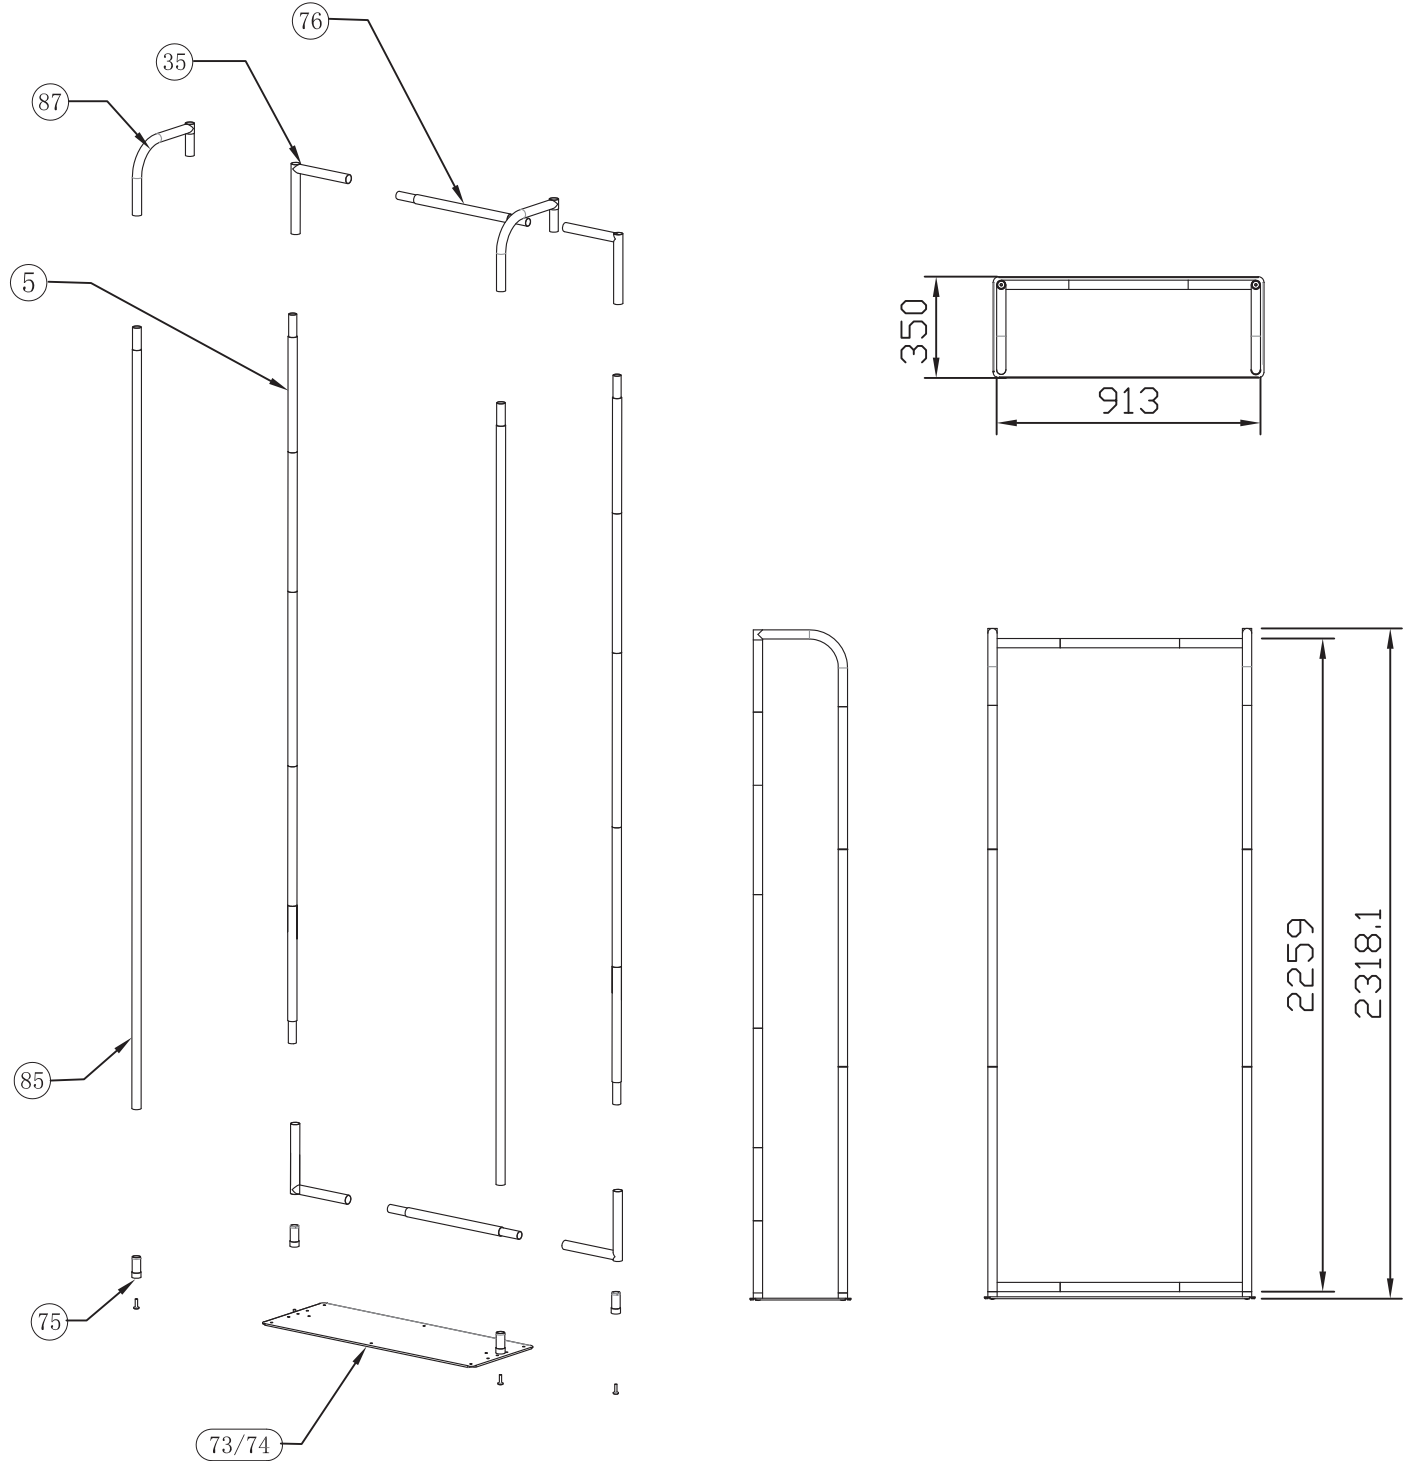

# WaveLine® Banner Stand WBS36089MS-B/W

Frame			Frame			Frame			Frame			Frame			TV kit		Shipping Case		accessories		
(35)	4		(85)	2													Carton		Soft molded case		
(76)	2		(87)	2															Shelf		
(73/74)	1																		Monitor Bracket		
(75)	4																		Clothing hanger		
(5)	2																				
NO.	Quantity	Confirm	NO.	Quantity	Confirm	NO.	Quantity	Confirm	NO.	Quantity	Confirm	NO.	Quantity	Confirm	NO.	Quantity	Confirm	NO.	Confirm	NO.	Confirm