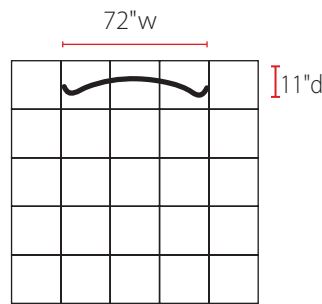

6ft Wave Tube Curved Display • WT6C1

Single-Sided or Double-Sided Graphic

Product Specifications

Display Dimensions	72" w x 60" h x 11" d
Weight	19 lbs.
Box Dimensions	13" w x 34" h x 8" d
Case Dimensions	14" w x 53" h x 8" d

Your display will set up in just minutes and look fantastic, with the graphic perfectly stretched across the Wave Tube frame to create a virtually wrinkle-free surface.

Aerial grid of 10' x 10' space

Side View