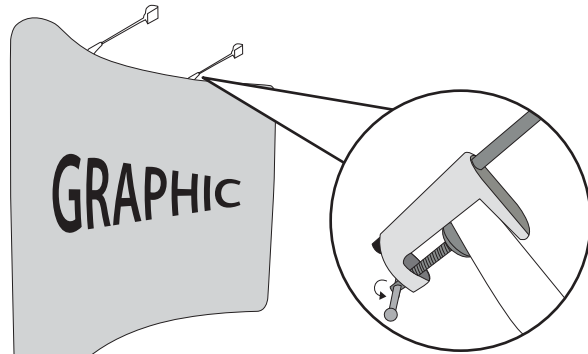

STEP 3

Optional accessories

156LED Specifications
Emitting Color: White
Forward Voltage: 3.1 (Min), 3.3 (Max)
Power: 12 Volts - 1500 ma
Natural Life: 10000 Hours
Op.eration Temperature: 45° C

CAUTION:
PLEASE READ THE INSTRUCTIONS BEFORE INSTALLING PRODUCTS