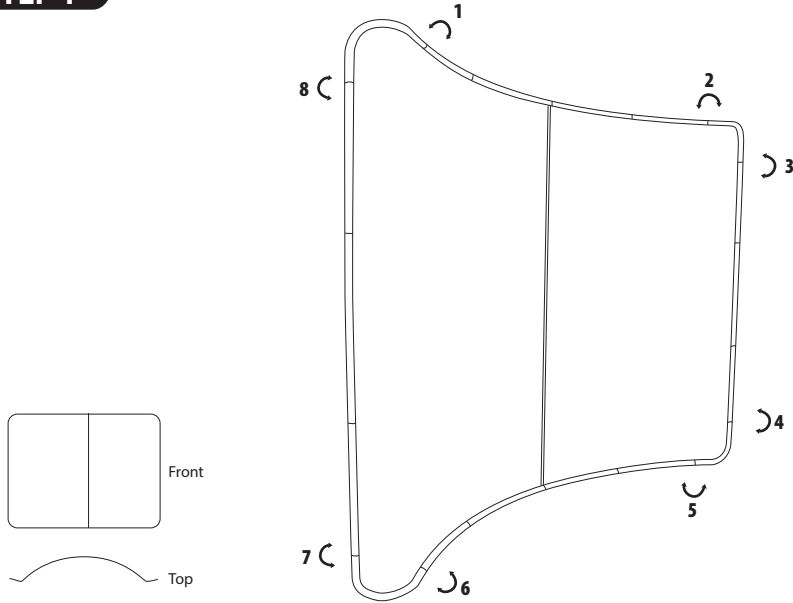

# INSTALLATION STEPS FOR WAVE TUBE CURVED

Modern appearance, stable quality, practicability & multiformity  
 Package and spotlight are available as accessories.

## STEP 1

Frame size: 120"w x 90"h

## STEP 2

### Optional accessories

156LED Specifications  
 Emitting Color: White  
 Forward Voltage: 3.1 (Min), 3.3 (Max)  
 Power: 12 Volts - 1500 ma  
 Natural Life: 10000 Hours  
 Op.eration Temperature: 45° C