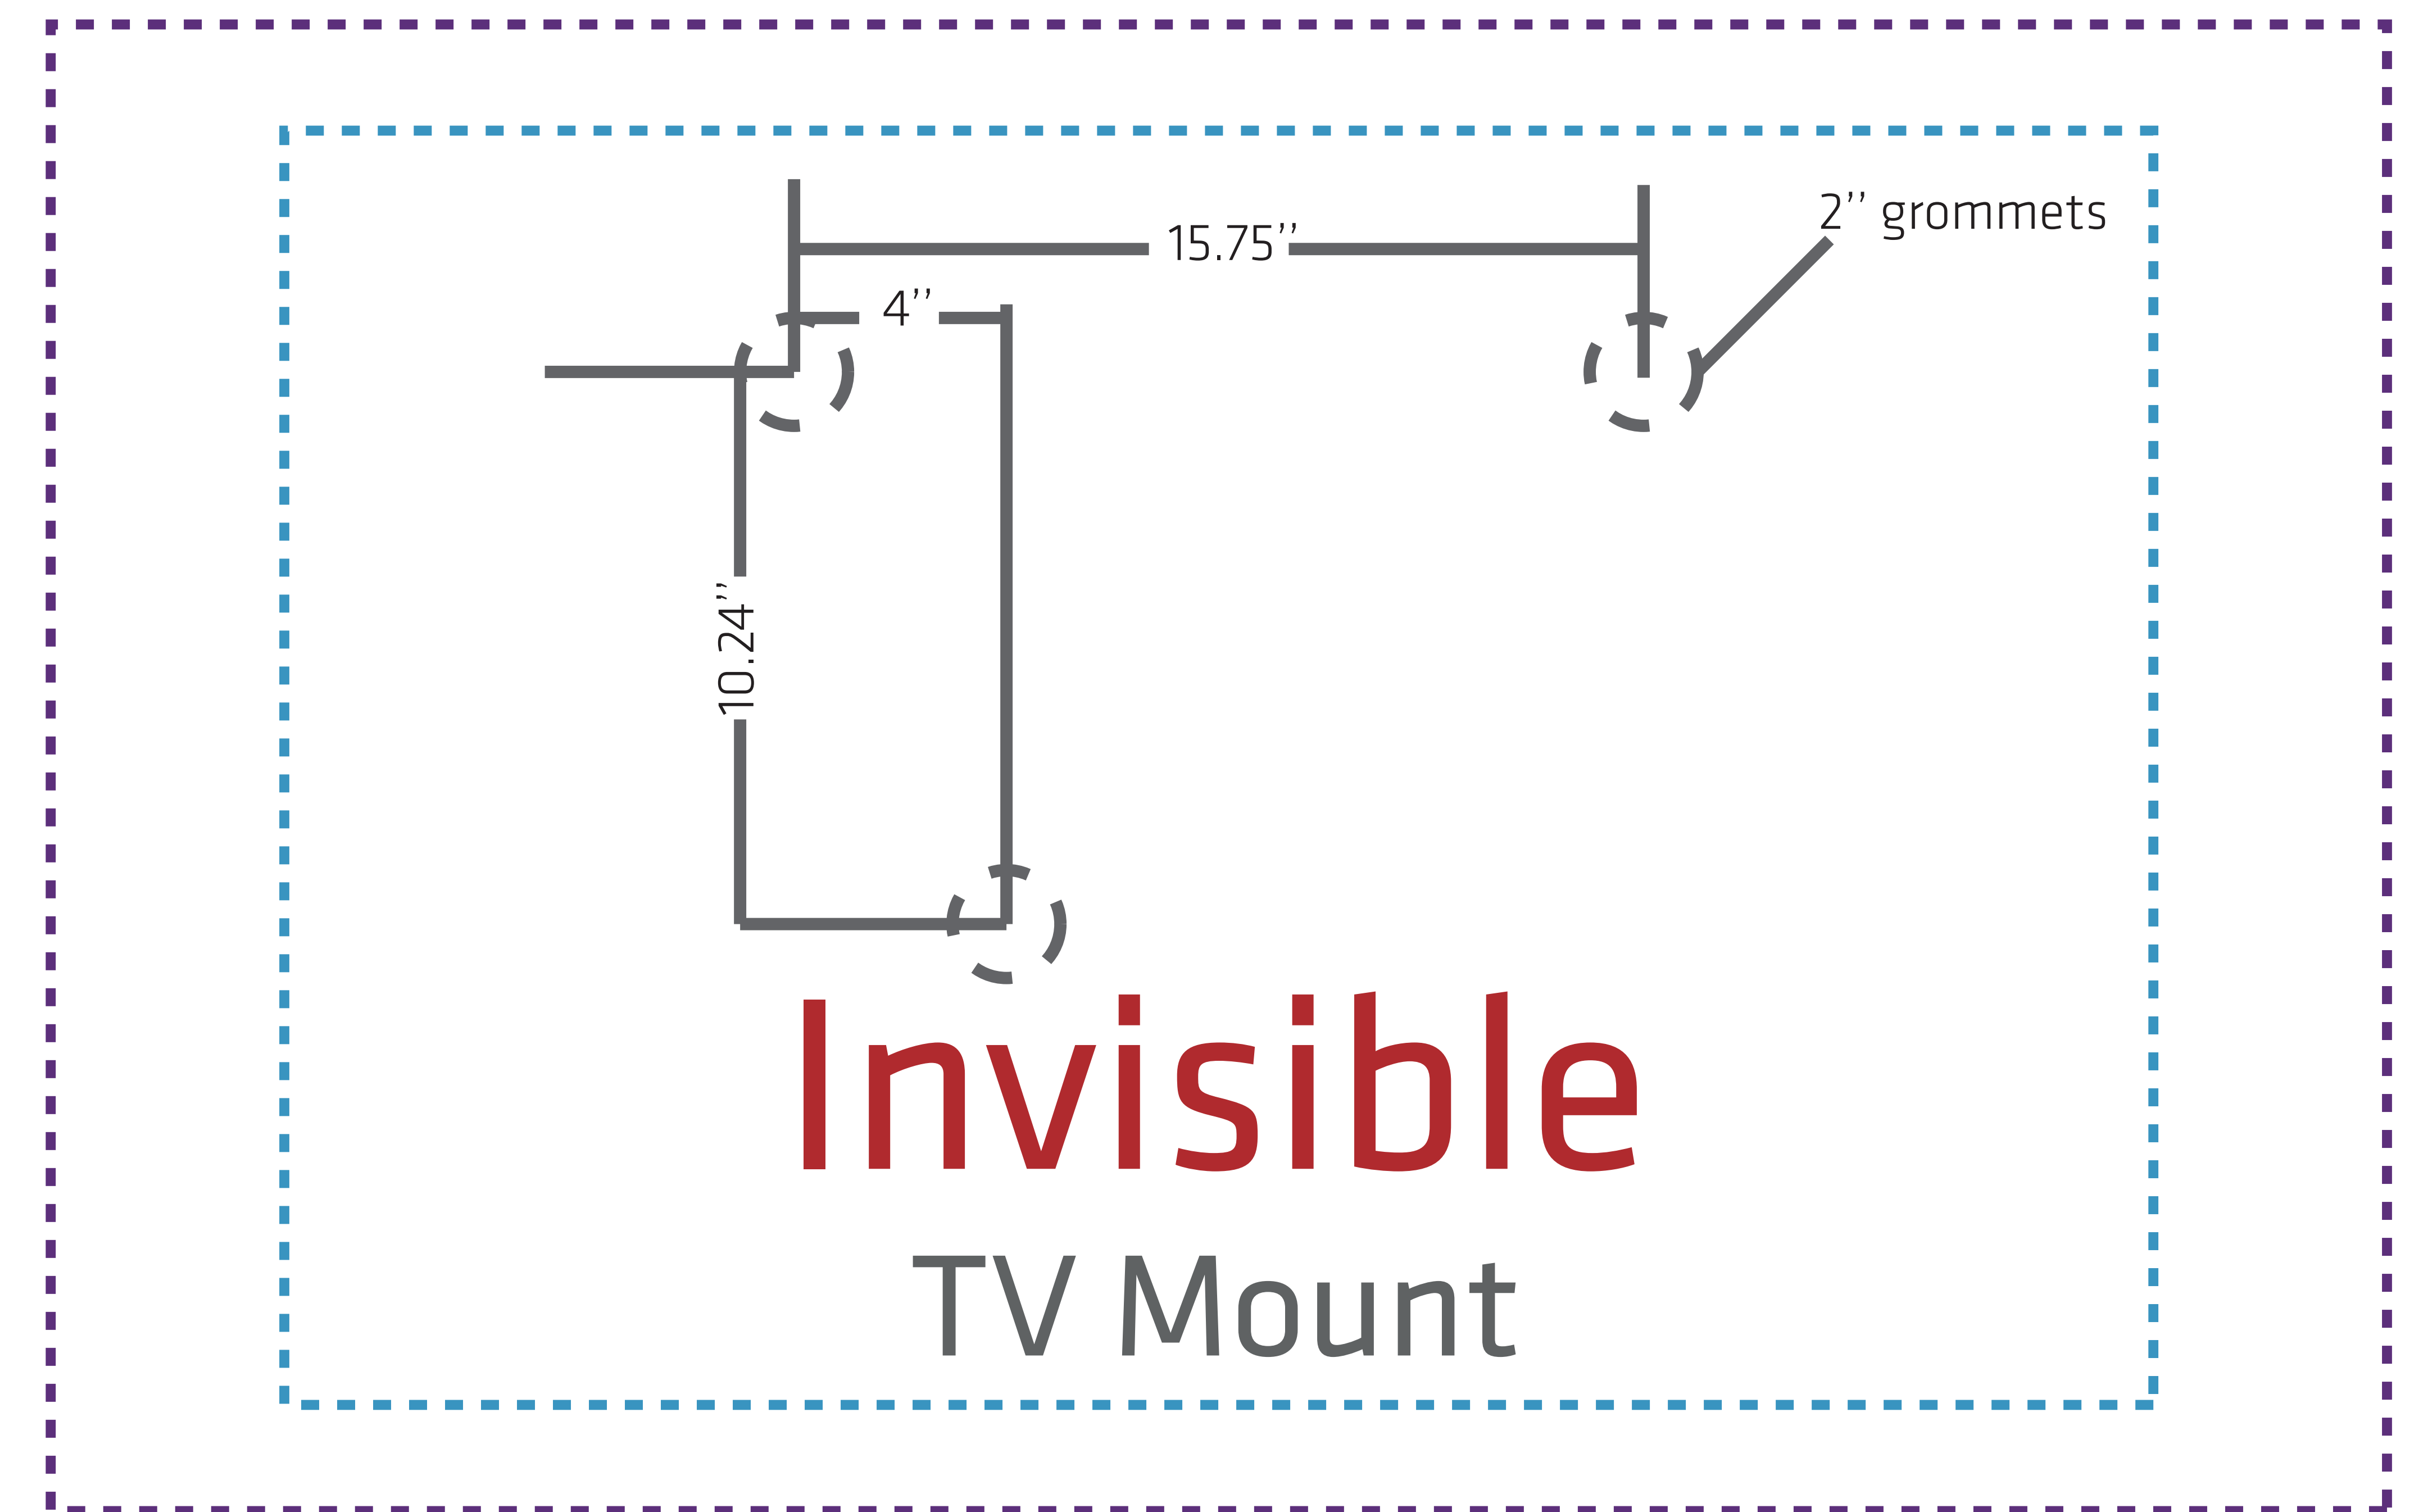

WLM-2000K

Tension Fabric Wall Display

Graphic Size

1448mm w x 2447mm h (57" w x 96.3" h)

Keep text and important images
inside of green line.

Graphic Size with Bleed

1548mm w x 2507mm h (61" w x 98.7" h)

*When using 22L & 22R please allow for 3.5" of graphic overlap
when connecting multiple panels.

Top view

- CMYK color
- Resolutions must be 72-125 ppi
- All fonts must be created to outlines
- Embed all images in final document
- Save final document as PDF for print

WLM-2000E

Tension Fabric Wall Display

Graphic Size

1448mm w x 2260mm h (57" w x 88.9" h)

Keep text and important images
inside of green line.

Graphic Size with Bleed

1548mm w x 2320mm h (61" w x 91.3" h)

TV Mount

Keep text and important images
Outside of purple or blue line.

*When using 22L & 22R please allow for 3.5" of graphic overlap
when connecting multiple panels.

32" TV Area
34.6" w x 23.6" h

40" TV Area
43.3" w x 27.6" h

Top view

- CMYK color
- Resolutions must be 72-125 ppi
- All fonts must be created to outlines
- Embed all images in final document
- Save final document as PDF for print