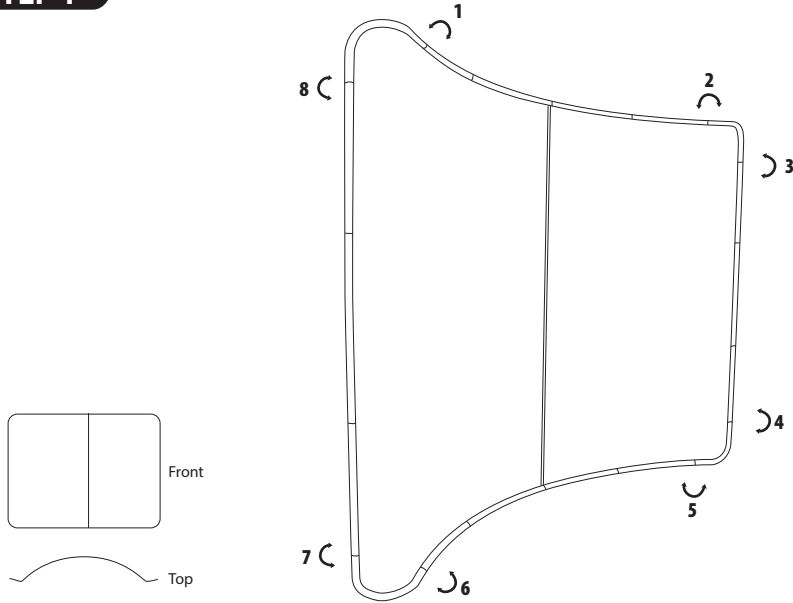

# INSTALLATION STEPS FOR WAVE TUBE CURVED

Modern appearance, stable quality, practicability & multiformity  
 Package and spotlight are available as accessories.

## STEP 1

Frame size: 120"w x 90"h

## STEP 2

## Optional accessories

156LED Specifications  
 Emitting Color: White  
 Forward Voltage: 3.1 (Min), 3.3 (Max)  
 Power: 12 Volts - 1500 ma  
 Natural Life: 10000 Hours  
 Op.eration Temperature: 45° C