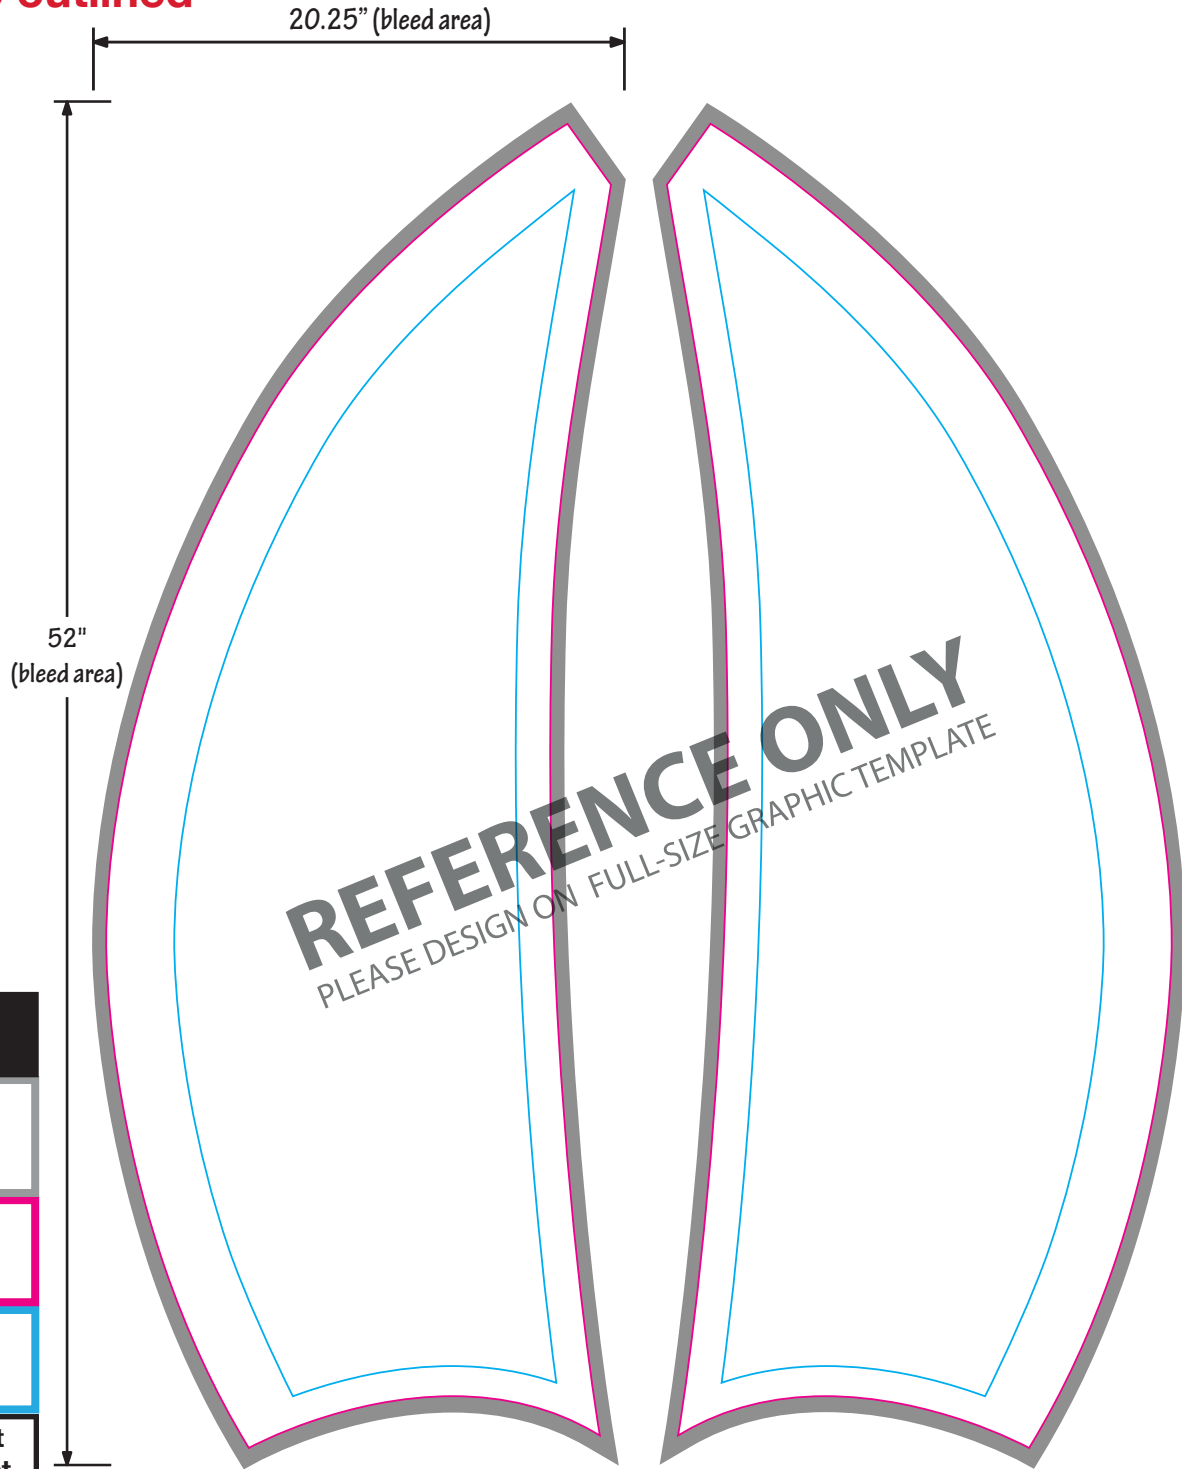

Sail iPad Tall (dye-sub full bleed)

Kit Item# 230050
Graphic Only# 230052

- All images must be embedded
- All fonts must be outlined
- Save file as PDF

TEMPLATE KEY

BLEED AREA
20.25"W x 52"H

FINISHED SIZE
19.25"W x 50.5"H

SAFE AREA
15.25"W x 46"H

Using PMS colors in your art is recommended but an exact match cannot be guaranteed.

ACCEPTABLE FILE FORMATS:

Vector lines

Vector image

- Adobe Illustrator (.ai, .pdf, .eps)
- All Fonts Outlined
- Images Embedded

Raster image

- Adobe Photoshop (.psd, .tif, .jpg)
- 200 DPI at 100% Scale

Updated: 12.15.15