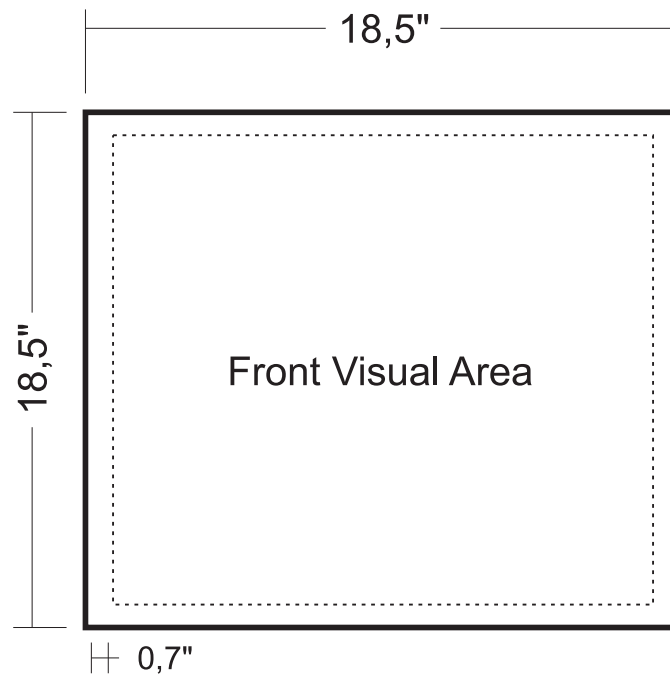

SOLO Magic Cafe Table

GRAPHICS DIMENSIONS

10155

BASE

Add 1" of bleed to ALL SIDES.

Full Graphic Requirements and file upload instructions here:

<http://www.american-image.com/prepare-upload-your-graphic-files/>

SOLO Magic Cafe Table

GRAPHICS DIMENSIONS

10155-T

TOP

Add 1" of bleed to ALL SIDES.

Full Graphic Requirements and file upload instructions here:
<http://www.american-image.com/prepare-upload-your-graphic-files/>