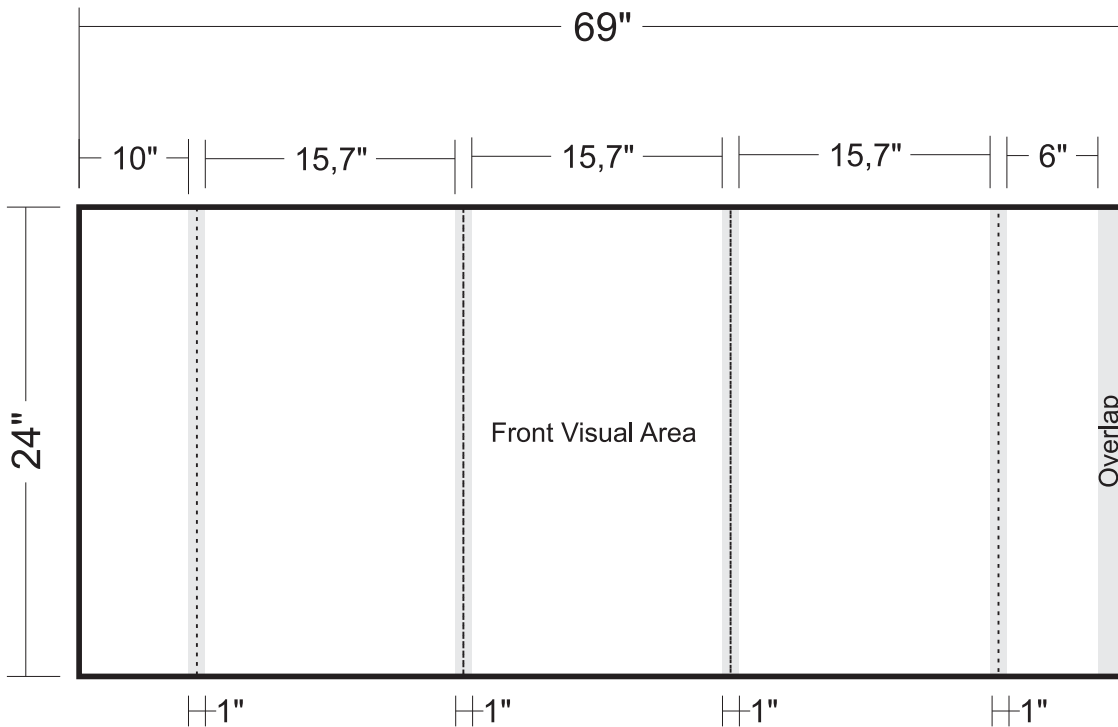

SOLO Magic Cafe Table

GRAPHICS DIMENSIONS

10155

BASE

Add 1" of bleed to ALL SIDES.

Full Graphic Requirements and file upload instructions here:

<http://www.american-image.com/prepare-upload-your-graphic-files/>

SOLO Magic Cafe Table

GRAPHICS DIMENSIONS

10155-T

TOP

Add 1" of bleed to ALL SIDES.

Full Graphic Requirements and file upload instructions here:
<http://www.american-image.com/prepare-upload-your-graphic-files/>