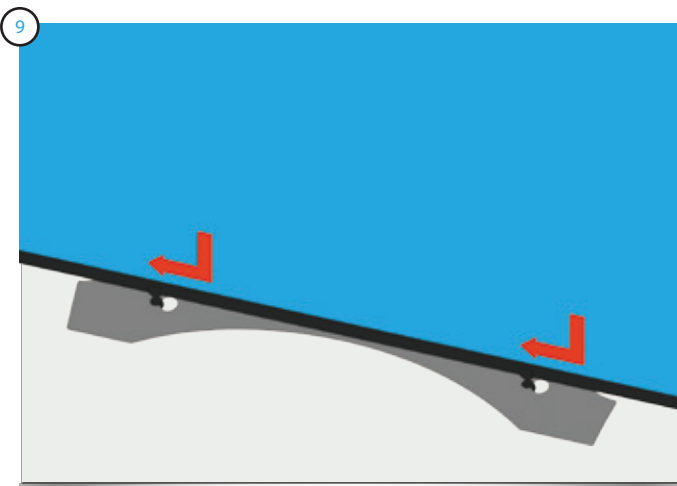

ITEMS:

1x base with rubber grommet; 1x bottom upright section; 1x middle upright section; 1x top upright section; 1x light; 1x transformer; 1x graphic panel with finishing strips.

 **WARNING:** Make sure bottom upright is fully inserted. Twist the upright sections clockwise to lock, anti-clockwise to open – do not force.

ITEMS:

6x magnetic bars, flexilink graphic panel, complete Twist stands.