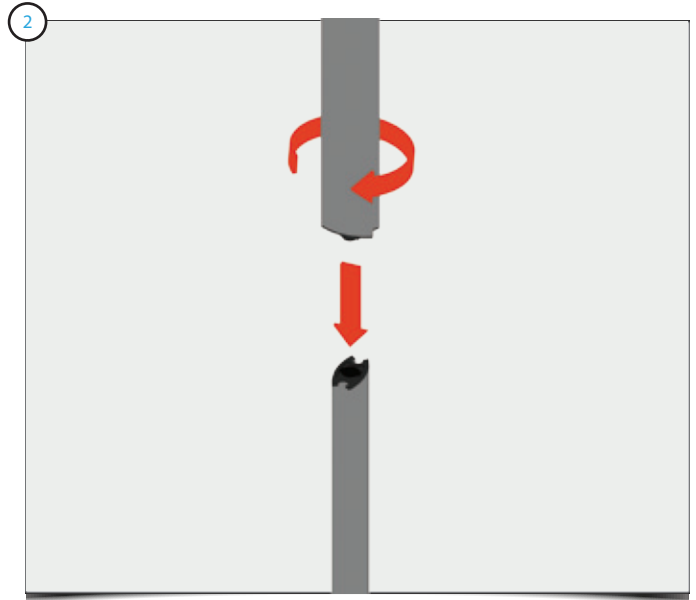

ITEMS:

1x base with rubber grommet; 1x bottom upright section; 1x middle upright section; 1x top upright section; 1x light; 1x transformer; 1x graphic panel with finishing strips.

 **WARNING:** Make sure bottom upright is fully inserted. Twist the upright sections clockwise to lock, anti-clockwise to open – do not force.

ITEMS:

6x magnetic bars, flexilink graphic panel, complete Twist stands.