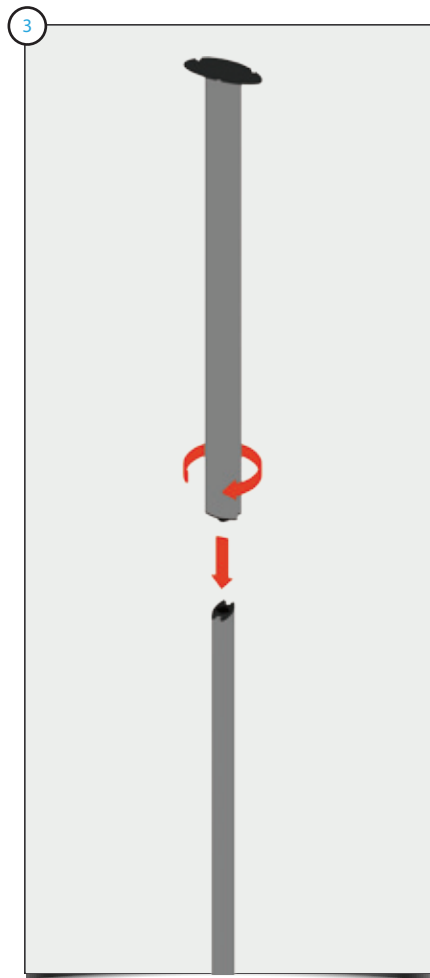

ITEMS:

1x base with rubber grommet; 1x bottom upright section; 1x middle upright section; 1x top upright section; 1x light; 1x transformer; 1x graphic panel with finishing strips.

 **WARNING:** Make sure bottom upright is fully inserted. Twist the upright sections clockwise to lock, anti-clockwise to open – do not force.

ITEMS:

6x magnetic bars, flexilink graphic panel, complete Twist stands.