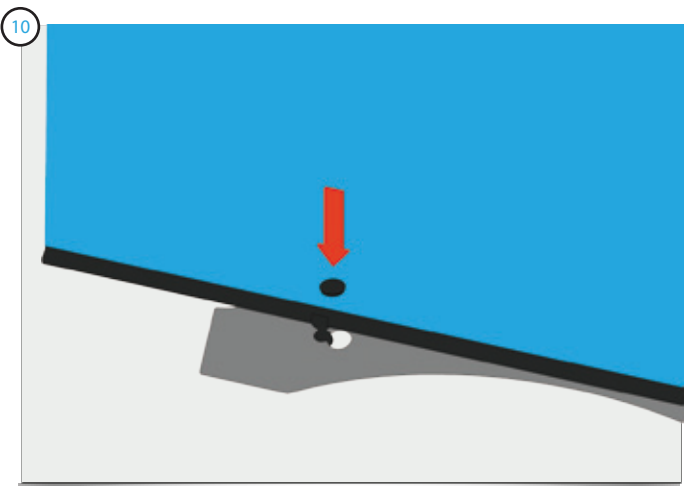

ITEMS:

1x base with rubber grommet; 1x bottom upright section; 1x middle upright section; 1x top upright section; 1x light; 1x transformer; 1x graphic panel with finishing strips.

 **WARNING:** Make sure bottom upright is fully inserted. Twist the upright sections clockwise to lock, anti-clockwise to open – do not force.

ITEMS:

6x magnetic bars, flexilink graphic panel, complete Twist stands.