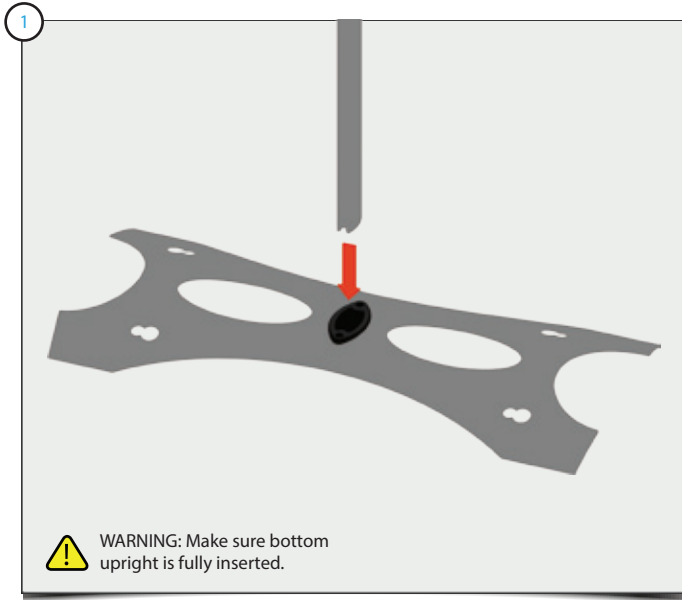

ITEMS:

1x base with rubber grommet; 1x bottom upright section; 1x middle upright section; 1x top upright section; 1x light; 1x transformer; 1x graphic panel with finishing strips.

 **WARNING:** Make sure bottom upright is fully inserted. Twist the upright sections clockwise to lock, anti-clockwise to open – do not force.

ITEMS:

6x magnetic bars, flexilink graphic panel, complete Twist stands.