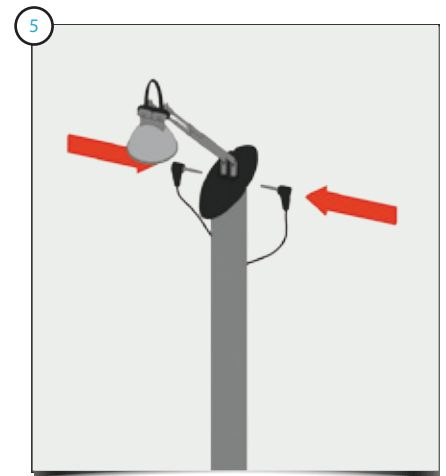

ITEMS:

1x base with rubber grommet; 1x bottom upright section; 1x middle upright section; 1x top upright section; 1x light; 1x transformer; 1x graphic panel with finishing strips.

 **WARNING:** Make sure bottom upright is fully inserted. Twist the upright sections clockwise to lock, anti-clockwise to open – do not force.

ITEMS:

6x magnetic bars, flexilink graphic panel, complete Twist stands.