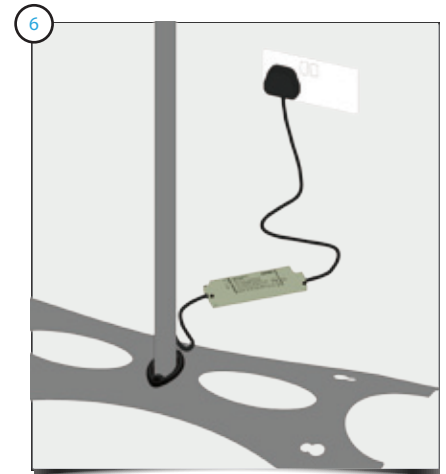

ITEMS:

1x base with rubber grommet; 1x bottom upright section; 1x middle upright section; 1x top upright section; 1x light; 1x transformer; 1x graphic panel with finishing strips.

 **WARNING:** Make sure bottom upright is fully inserted. Twist the upright sections clockwise to lock, anti-clockwise to open – do not force.

ITEMS:

6x magnetic bars, flexilink graphic panel, complete Twist stands.