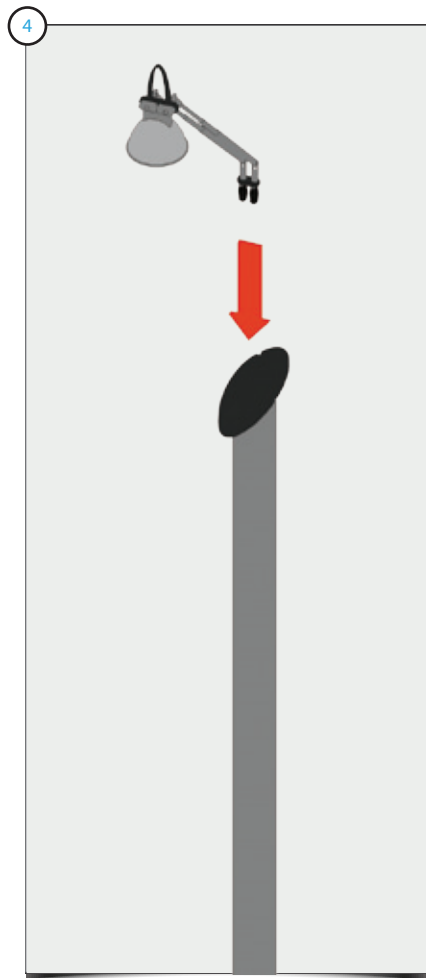

ITEMS:

1x base with rubber grommet; 1x bottom upright section; 1x middle upright section; 1x top upright section; 1x light; 1x transformer; 1x graphic panel with finishing strips.

 **WARNING:** Make sure bottom upright is fully inserted. Twist the upright sections clockwise to lock, anti-clockwise to open – do not force.

ITEMS:

6x magnetic bars, flexilink graphic panel, complete Twist stands.