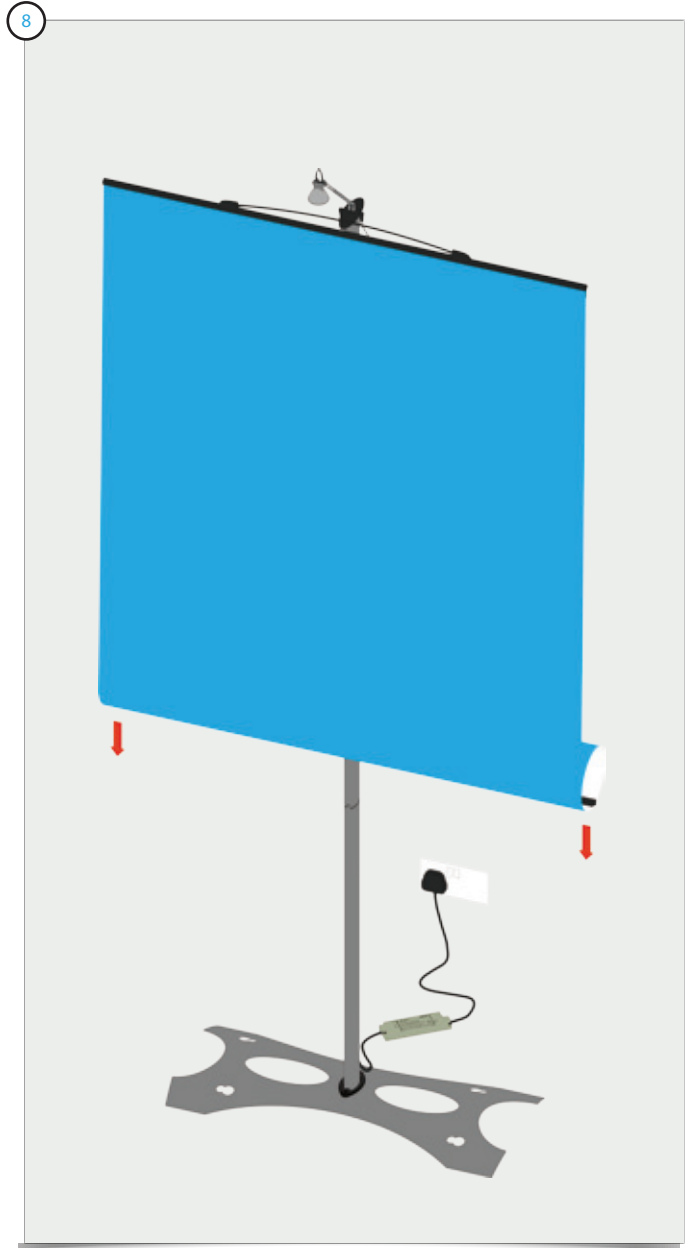

ITEMS:

1x base with rubber grommet; 1x bottom upright section; 1x middle upright section; 1x top upright section; 1x light; 1x transformer; 1x graphic panel with finishing strips.

 **WARNING:** Make sure bottom upright is fully inserted. Twist the upright sections clockwise to lock, anti-clockwise to open – do not force.

ITEMS:

6x magnetic bars, flexilink graphic panel, complete Twist stands.