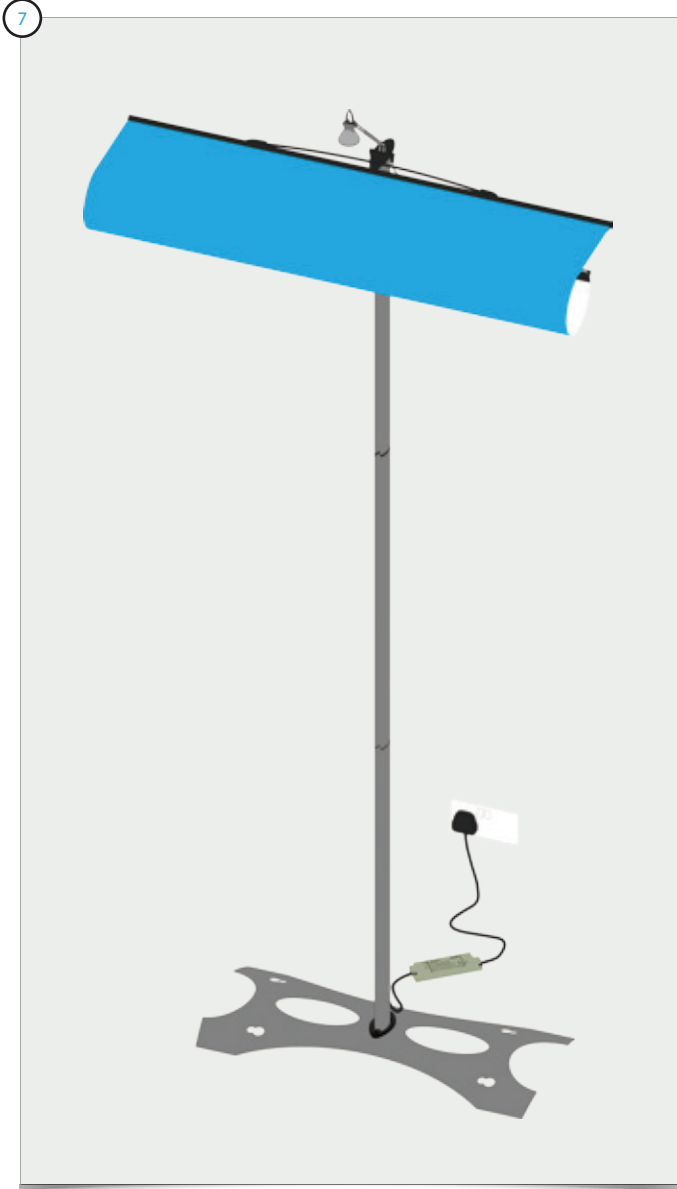

ITEMS:

1x base with rubber grommet; 1x bottom upright section; 1x middle upright section; 1x top upright section; 1x light; 1x transformer; 1x graphic panel with finishing strips.

 **WARNING:** Make sure bottom upright is fully inserted. Twist the upright sections clockwise to lock, anti-clockwise to open – do not force.

ITEMS:

6x magnetic bars, flexilink graphic panel, complete Twist stands.