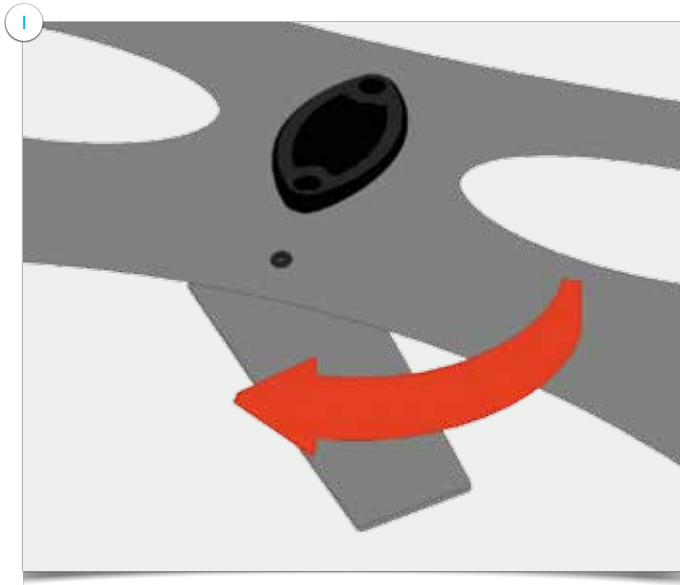

Items

Items: 1x base with stabilizing foot and grommet; 1x bottom upright section; 1x middle upright section; 1x top upright section with media bracket; 1x light; 1x transformer; 1x graphic panel with finishing strips; 2x locking pins; 1x VESA monitor mount; 4x screws; 1x Allen key.

 **WARNING:** Take care when attaching screen making sure it is securely fastened to the upright bracket and does not damage graphic. The media bracket can be moved small amounts to accommodate screen.