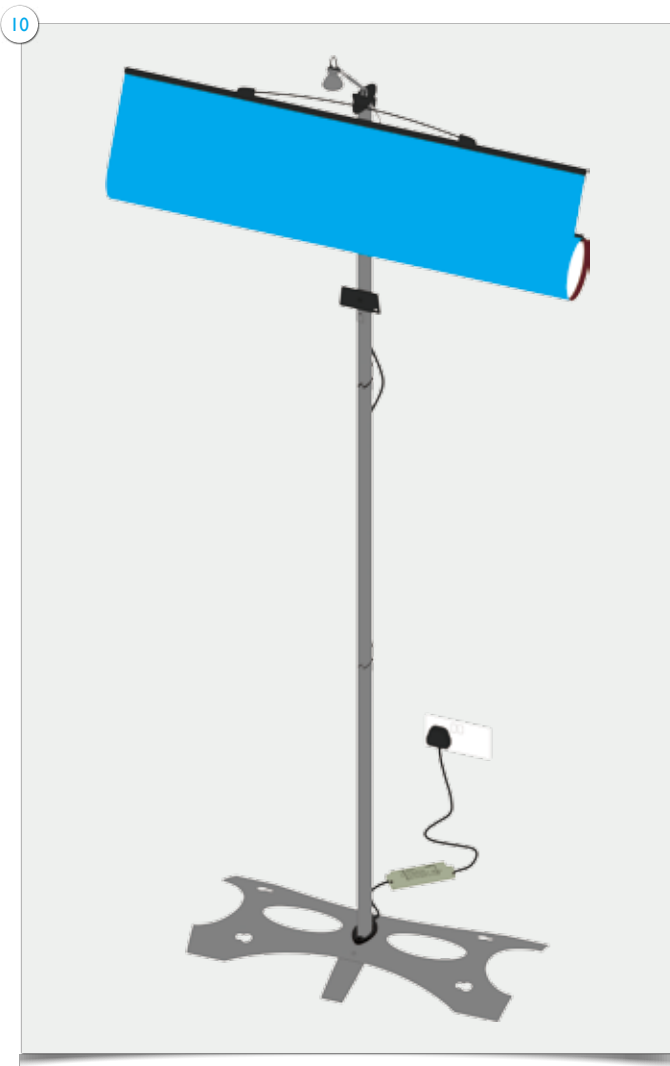

Items

Items: 1x base with stabilizing foot and grommet; 1x bottom upright section; 1x middle upright section; 1x top upright section with media bracket; 1x light; 1x transformer; 1x graphic panel with finishing strips; 2x locking pins; 1x VESA monitor mount; 4x screws; 1x Allen key.

 **WARNING:** Take care when attaching screen making sure it is securely fastened to the upright bracket and does not damage graphic. The media bracket can be moved small amounts to accommodate screen.