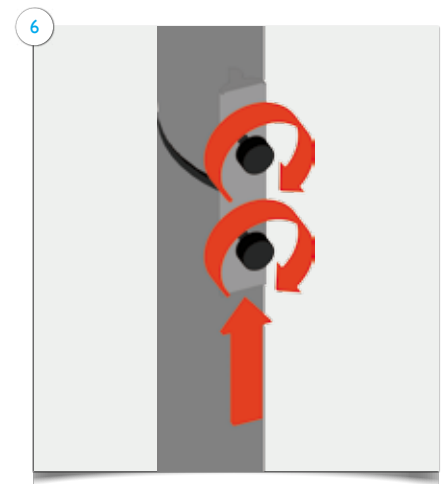

Items

Items: 1x base with stabilizing foot and grommet; 1x bottom upright section; 1x middle upright section; 1x top upright section with media bracket; 1x light; 1x transformer; 1x graphic panel with finishing strips; 2x locking pins; 1x VESA monitor mount; 4x screws; 1x Allen key.

 **WARNING:** Take care when attaching screen making sure it is securely fastened to the upright bracket and does not damage graphic. The media bracket can be moved small amounts to accommodate screen.