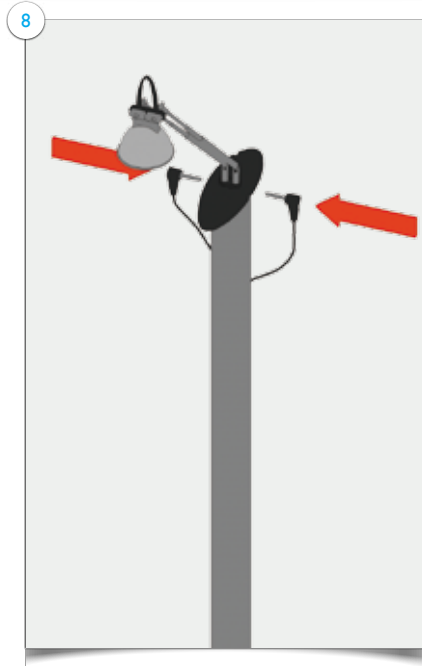

Items

Items: 1x base with stabilizing foot and grommet; 1x bottom upright section; 1x middle upright section; 1x top upright section with media bracket; 1x light; 1x transformer; 1x graphic panel with finishing strips; 2x locking pins; 1x VESA monitor mount; 4x screws; 1x Allen key.

 **WARNING:** Take care when attaching screen making sure it is securely fastened to the upright bracket and does not damage graphic. The media bracket can be moved small amounts to accommodate screen.