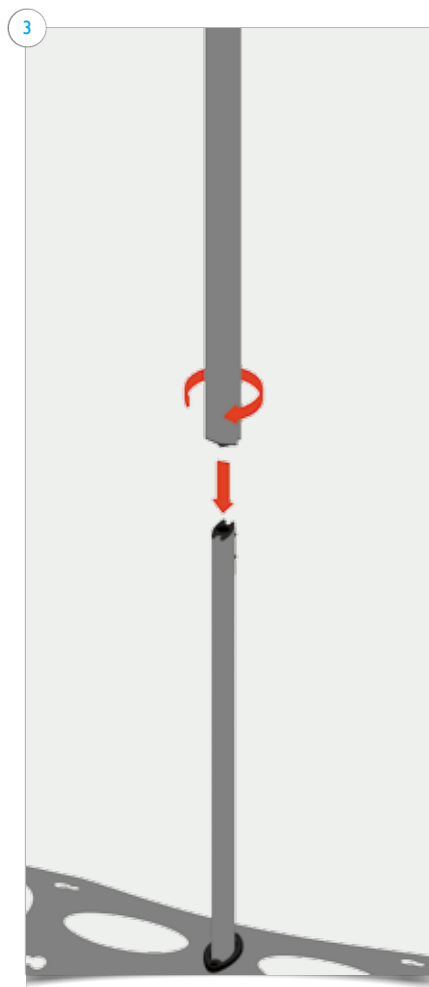

Items

Items: 1x base with stabilizing foot and grommet; 1x bottom upright section; 1x middle upright section; 1x top upright section with media bracket; 1x light; 1x transformer; 1x graphic panel with finishing strips; 2x locking pins; 1x VESA monitor mount; 4x screws; 1x Allen key.

 **WARNING:** Take care when attaching screen making sure it is securely fastened to the upright bracket and does not damage graphic. The media bracket can be moved small amounts to accommodate screen.