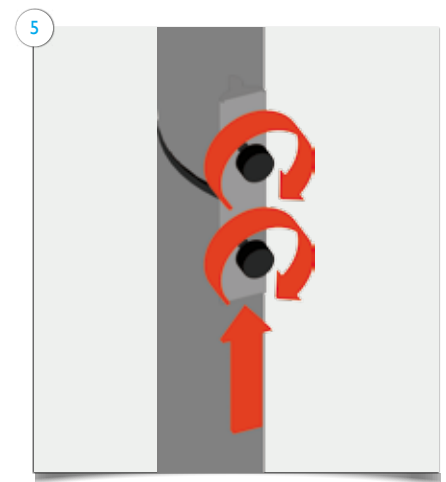

Items

Items: 1x base with stabilizing foot and grommet; 1x bottom upright section; 1x middle upright section; 1x top upright section with media bracket; 1x light; 1x transformer; 1x graphic panel with finishing strips; 2x locking pins; 1x VESA monitor mount; 4x screws; 1x Allen key.

 **WARNING:** Take care when attaching screen making sure it is securely fastened to the upright bracket and does not damage graphic. The media bracket can be moved small amounts to accommodate screen.