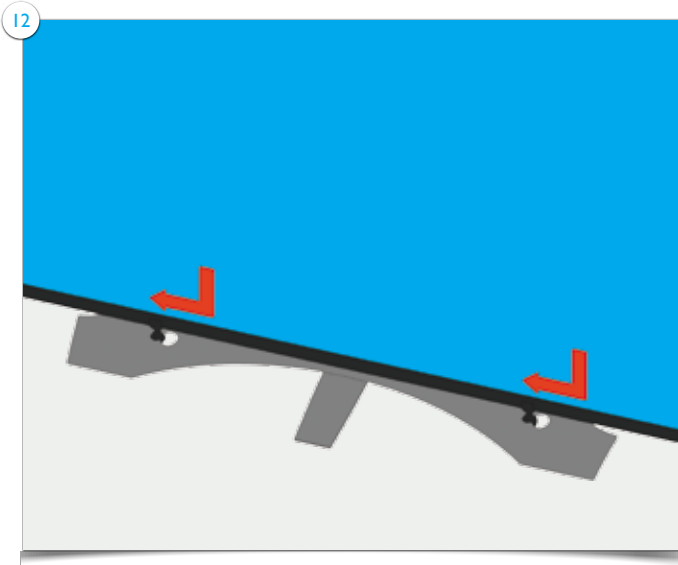

Items

Items: 1x base with stabilizing foot and grommet; 1x bottom upright section; 1x middle upright section; 1x top upright section with media bracket; 1x light; 1x transformer; 1x graphic panel with finishing strips; 2x locking pins; 1x VESA monitor mount; 4x screws; 1x Allen key.

 **WARNING:** Take care when attaching screen making sure it is securely fastened to the upright bracket and does not damage graphic. The media bracket can be moved small amounts to accommodate screen.