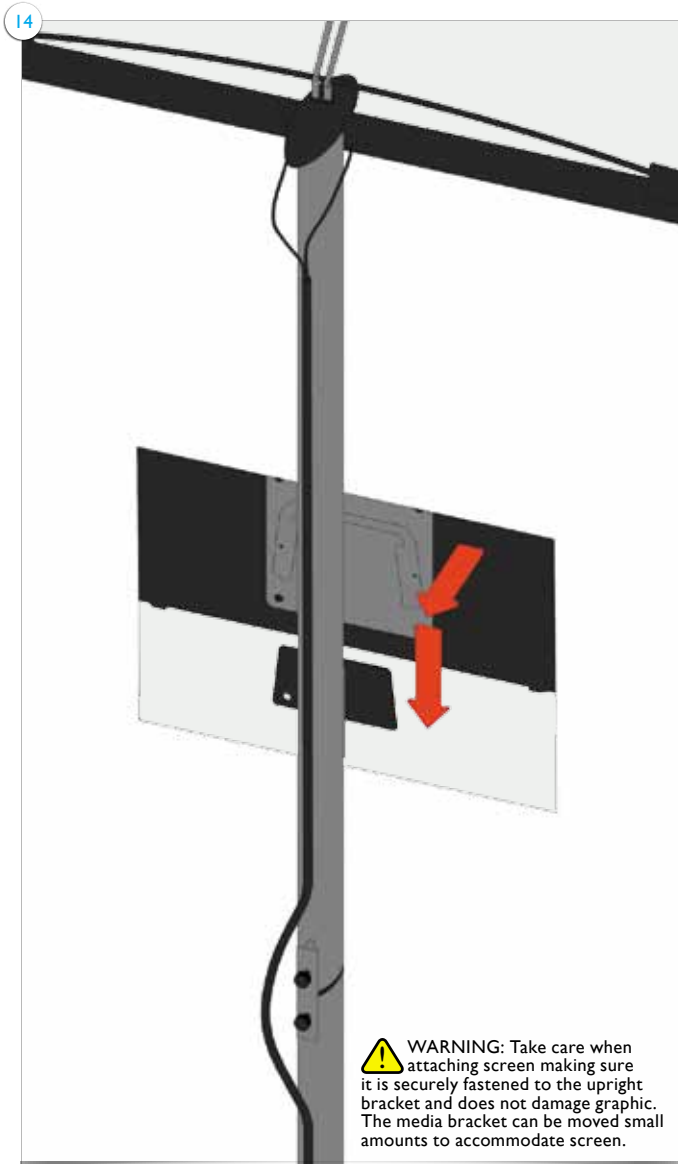

Items

Items: 1x base with stabilizing foot and grommet; 1x bottom upright section; 1x middle upright section; 1x top upright section with media bracket; 1x light; 1x transformer; 1x graphic panel with finishing strips; 2x locking pins; 1x VESA monitor mount; 4x screws; 1x Allen key.

 **WARNING:** Take care when attaching screen making sure it is securely fastened to the upright bracket and does not damage graphic. The media bracket can be moved small amounts to accommodate screen.