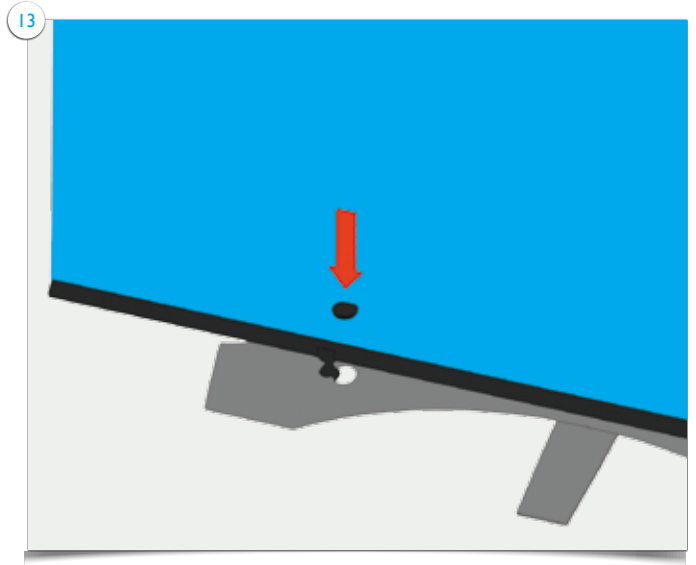

Items

Items: 1x base with stabilizing foot and grommet; 1x bottom upright section; 1x middle upright section; 1x top upright section with media bracket; 1x light; 1x transformer; 1x graphic panel with finishing strips; 2x locking pins; 1x VESA monitor mount; 4x screws; 1x Allen key.

 **WARNING:** Take care when attaching screen making sure it is securely fastened to the upright bracket and does not damage graphic. The media bracket can be moved small amounts to accommodate screen.