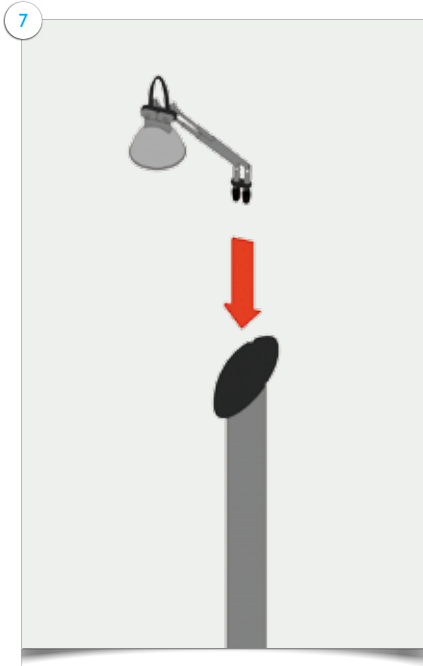

Items

Items: 1x base with stabilizing foot and grommet; 1x bottom upright section; 1x middle upright section; 1x top upright section with media bracket; 1x light; 1x transformer; 1x graphic panel with finishing strips; 2x locking pins; 1x VESA monitor mount; 4x screws; 1x Allen key.

 **WARNING:** Take care when attaching screen making sure it is securely fastened to the upright bracket and does not damage graphic. The media bracket can be moved small amounts to accommodate screen.