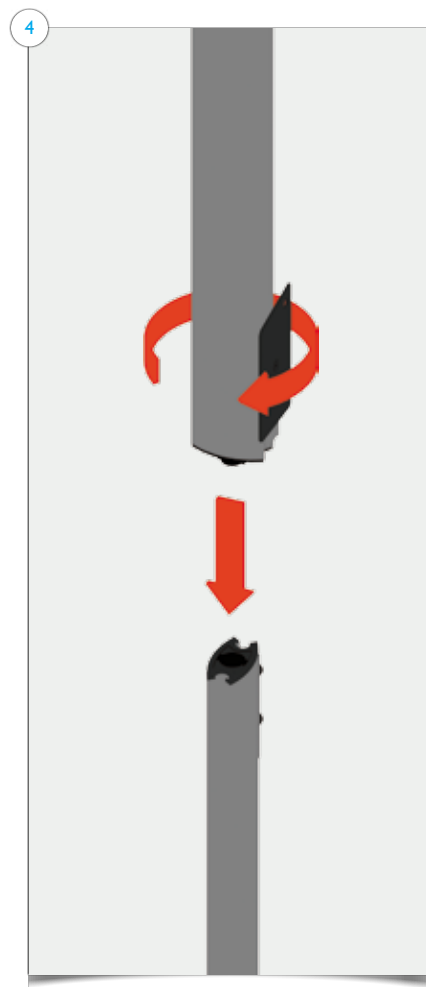

Items

Items: 1x base with stabilizing foot and grommet; 1x bottom upright section; 1x middle upright section; 1x top upright section with media bracket; 1x light; 1x transformer; 1x graphic panel with finishing strips; 2x locking pins; 1x VESA monitor mount; 4x screws; 1x Allen key.

 **WARNING:** Take care when attaching screen making sure it is securely fastened to the upright bracket and does not damage graphic. The media bracket can be moved small amounts to accommodate screen.