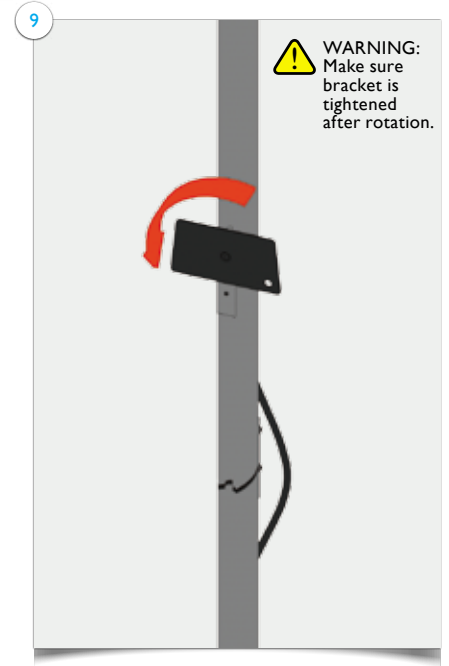

Items

Items: 1x base with stabilizing foot and grommet; 1x bottom upright section; 1x middle upright section; 1x top upright section with media bracket; 1x light; 1x transformer; 1x graphic panel with finishing strips; 2x locking pins; 1x VESA monitor mount; 4x screws; 1x Allen key.

 **WARNING:** Take care when attaching screen making sure it is securely fastened to the upright bracket and does not damage graphic. The media bracket can be moved small amounts to accommodate screen.