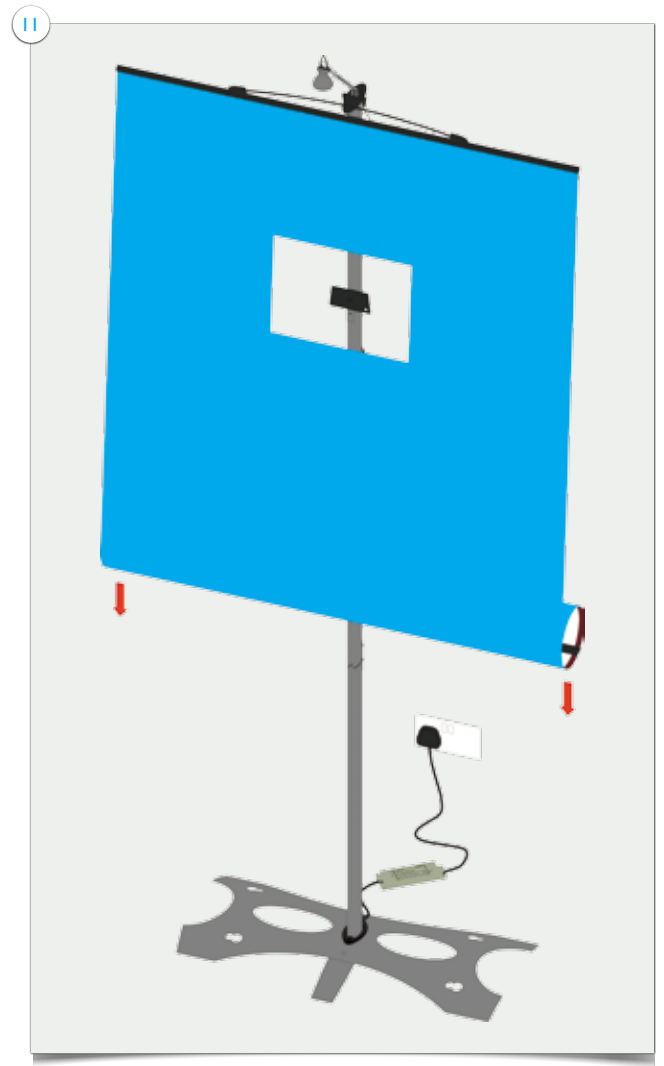

Items

Items: 1x base with stabilizing foot and grommet; 1x bottom upright section; 1x middle upright section; 1x top upright section with media bracket; 1x light; 1x transformer; 1x graphic panel with finishing strips; 2x locking pins; 1x VESA monitor mount; 4x screws; 1x Allen key.

 **WARNING:** Take care when attaching screen making sure it is securely fastened to the upright bracket and does not damage graphic. The media bracket can be moved small amounts to accommodate screen.