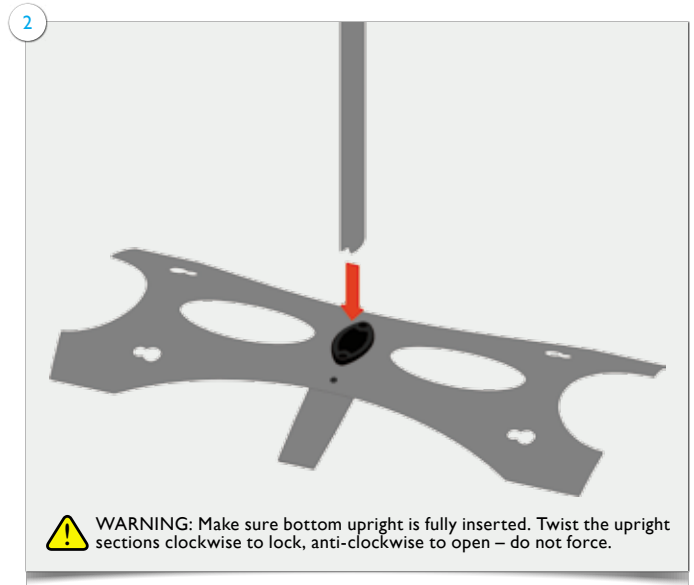

Items

Items: 1x base with stabilizing foot and grommet; 1x bottom upright section; 1x middle upright section; 1x top upright section with media bracket; 1x light; 1x transformer; 1x graphic panel with finishing strips; 2x locking pins; 1x VESA monitor mount; 4x screws; 1x Allen key.

 **WARNING:** Take care when attaching screen making sure it is securely fastened to the upright bracket and does not damage graphic. The media bracket can be moved small amounts to accommodate screen.