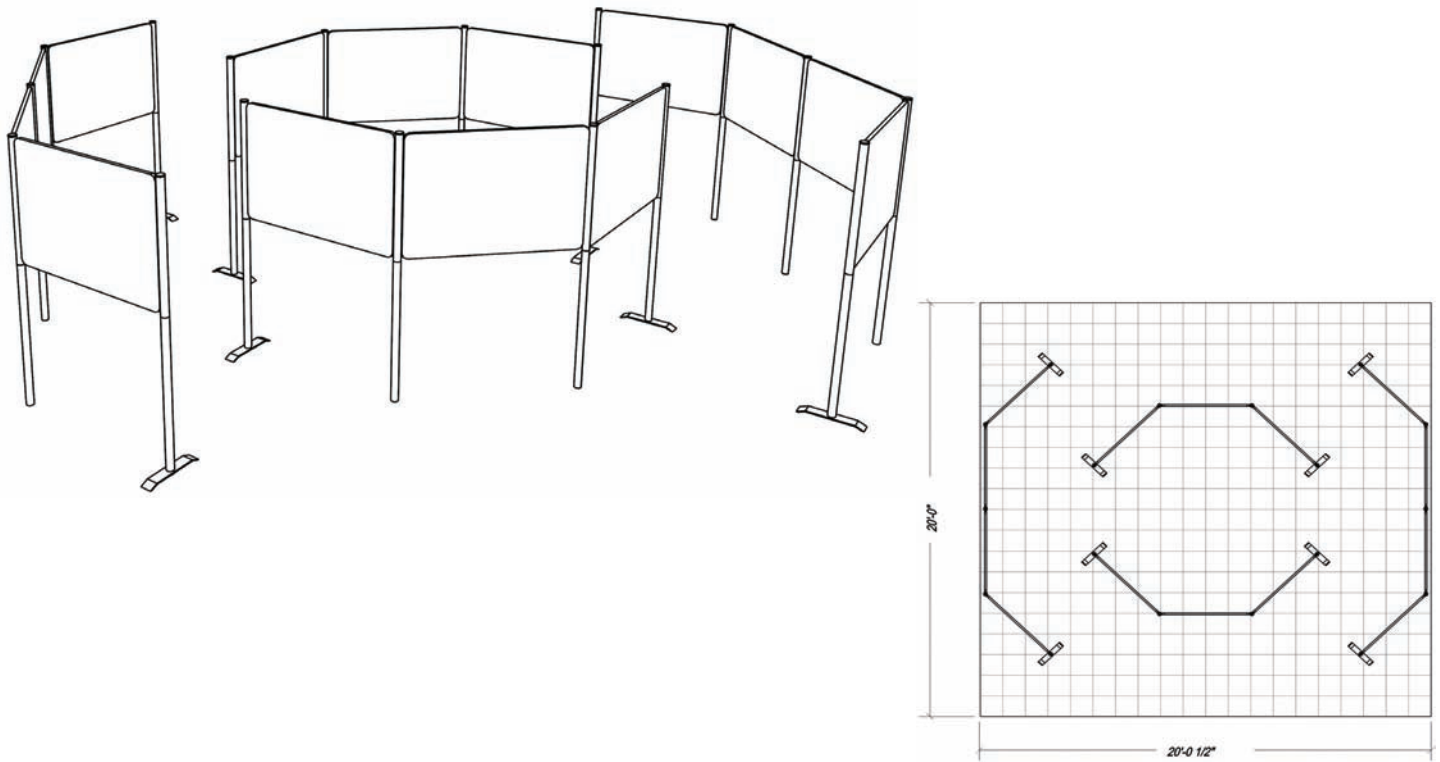

POLE PANEL

PP-GA-3

Enclosed Gallery Configuration

- (14) 47" x 35.5"h Fabric Panels
- (18) 78" x 2"D Poles (42/36)
- (8) Steel Feet
- (2) 3' x 4' HiLo Cases