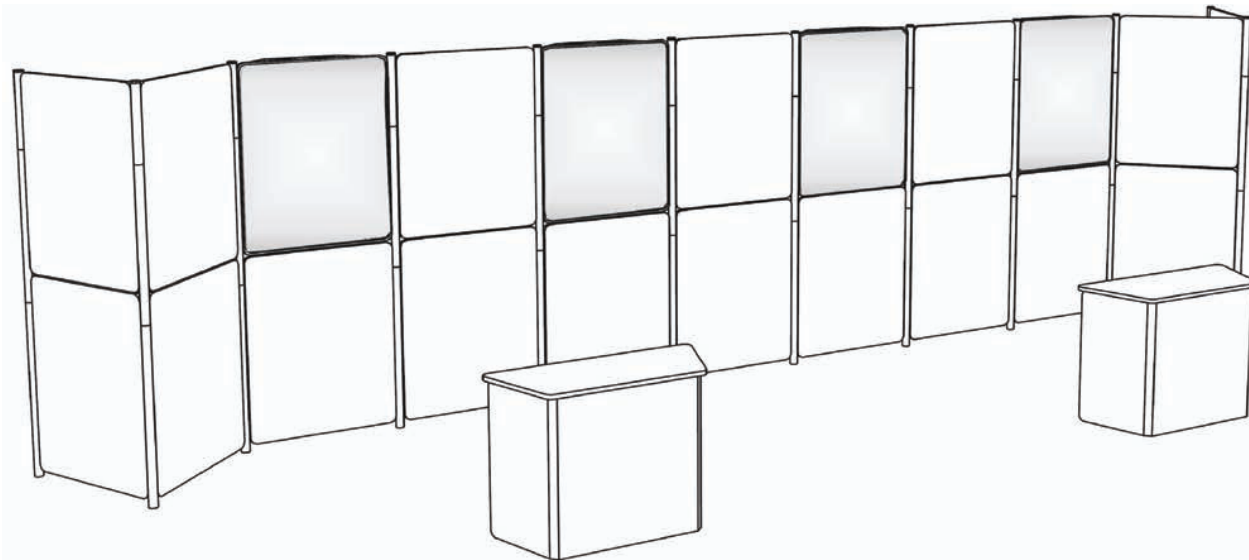

POLE PANEL

PP-30-2

30' Inline Display with Backlit Panels

- (18) 35.5" X 47" h Fabric Panels
- (4) 35.5" x 47" h Plexi Panels
- (4) 48" x 59" Radius Pole Panel Light Pak 2
- (2) 18" x 31" x 35.5" h Pedestal Bases
- (2) 47.5" x 19.5" x 34" Melamine Counter Tops (*available in black or gray*)
- (12) 96" x 2"D Poles (42/36/18)
- (6) Steel Feet
- (8) 36" Twin Slim Florescent Lights (*front mount*)
- (2) Shipping Tubs 4' x 4' x 2'

Note: Steel feet required (not shown)