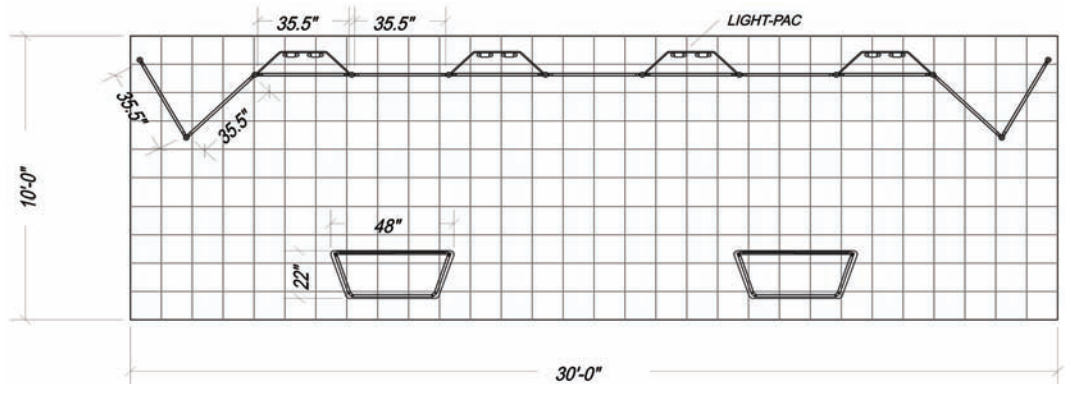

POLE PANEL

PP-30-2

30' Inline Display with Backlit Panels

- (18) 35.5" X 47" h Fabric Panels
- (4) 35.5" x 47" h Plexi Panels
- (4) 48" x 59" Radius Pole Panel Light Pak 2
- (2) 18" x 31" x 35.5" h Pedestal Bases
- (2) 47.5" x 19.5" x 34" Melamine Counter Tops (*available in black or gray*)
- (12) 96" x 2"D Poles (42/36/18)
- (6) Steel Feet
- (8) 36" Twin Slim Florescent Lights (*front mount*)
- (2) Shipping Tubs 4' x 4' x 2'

Note: Steel feet required (not shown)