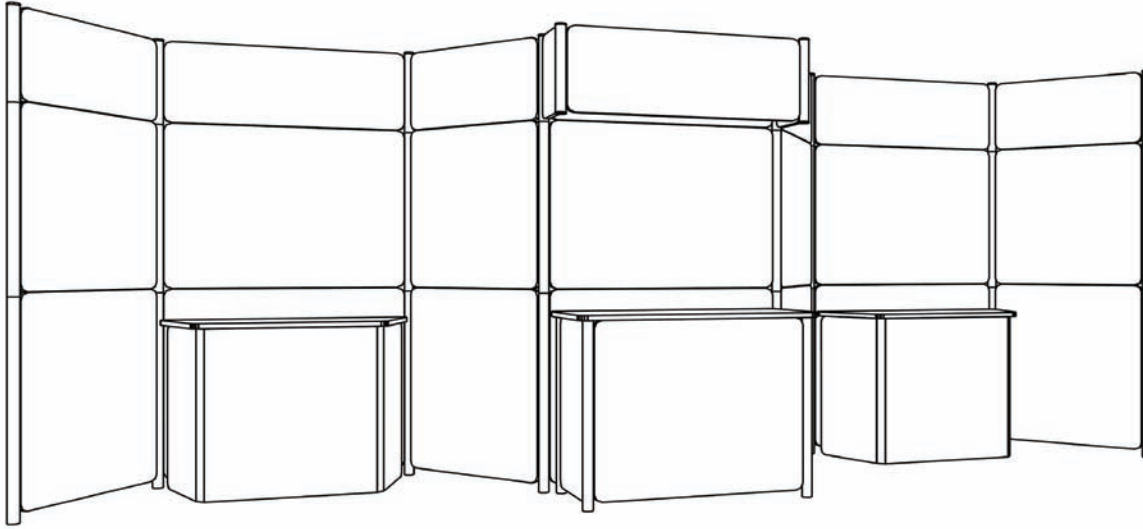

POLE PANEL

PP-20-3A

20' Inline Display with Podiums and Backlit Header

- (4) 35.5" x 41" Fabric Panels
- (3) 47" x 41" Fabric Panels
- (4) 35.5" x 35.5" Fabric Panels
- (3) 47" x 35.5" Fabric Panels
- (4) 35.5" x 17.5" Fabric Panels
- (3) 47" x 17.5" Fabric Panels
- (2) 16" x 17.5" Cantilever Fabric Panels
- (1) 47" x 17.5" Plexi Header Panel
- (3) 31" x 18" x 35.5" Pedestal Bases
- (2) 47" x 19.5" x 34" Melamine Counter Tops (available in black or gray)
- (1) 20" x 35.5" Melamine Counter Top (available in black or gray)
- (8) 96" x 2"D Poles (42/36/18)
- (2) 17.5" x 2"D Cantilever Poles with two Caps
- (1) 3 Bulb Light Bar (includes three 60W light bulbs)
- (2) Shipping Tubs 4' x 4' x 2'