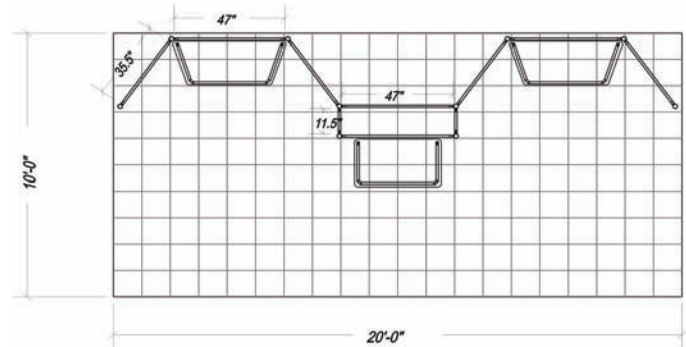

POLE PANEL

PP-20-3A

20' Inline Display with Podiums and Backlit Header

- (4) 35.5" x 41" Fabric Panels
- (3) 47" x 41" Fabric Panels
- (4) 35.5" x 35.5" Fabric Panels
- (3) 47" x 35.5" Fabric Panels
- (4) 35.5" x 17.5" Fabric Panels
- (3) 47" x 17.5" Fabric Panels
- (2) 16" x 17.5" Cantilever Fabric Panels
- (1) 47" x 17.5" Plexi Header Panel
- (3) 31" x 18" x 35.5" Pedestal Bases
- (2) 47" x 19.5" x 34" Melamine Counter Tops (available in black or gray)
- (1) 20" x 35.5" Melamine Counter Top (available in black or gray)
- (8) 96" x 2"D Poles (42/36/18)
- (2) 17.5" x 2"D Cantilever Poles with two Caps
- (1) 3 Bulb Light Bar (includes three 60W light bulbs)
- (2) Shipping Tubs 4' x 4' x 2'