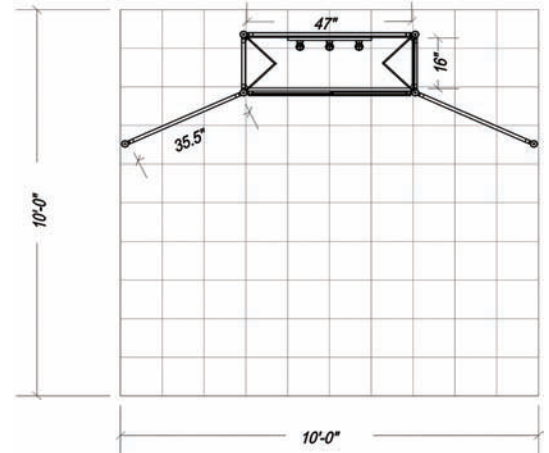

POLE PANEL

PP-10-3

10' Bay Unit Display

- (4) 35.5" x 47" Fabric Panels
- (2) 47" x 35.5" Fabric Panels
- (1) 47" x 17.5" Fabric Panel
- (4) 16" x 47" Fabric Panels
- (1) 47" x 35.5" Sliding Door
- (1) 47" x 17.5" Plexi Header Panel
- (1) 21" x 48" Melamine Counter Top (available in black or gray)
- (1) 16.5" x 48" Melamine Shelf (available in black or gray)
- (6) 12" Corner Brackets
- (6) 96" x 2"D Poles (42/36/18)
- (1) 3 Bulb Light Bar (includes three 60W bulbs)
- (2) 3' x 4' HiLo Cases