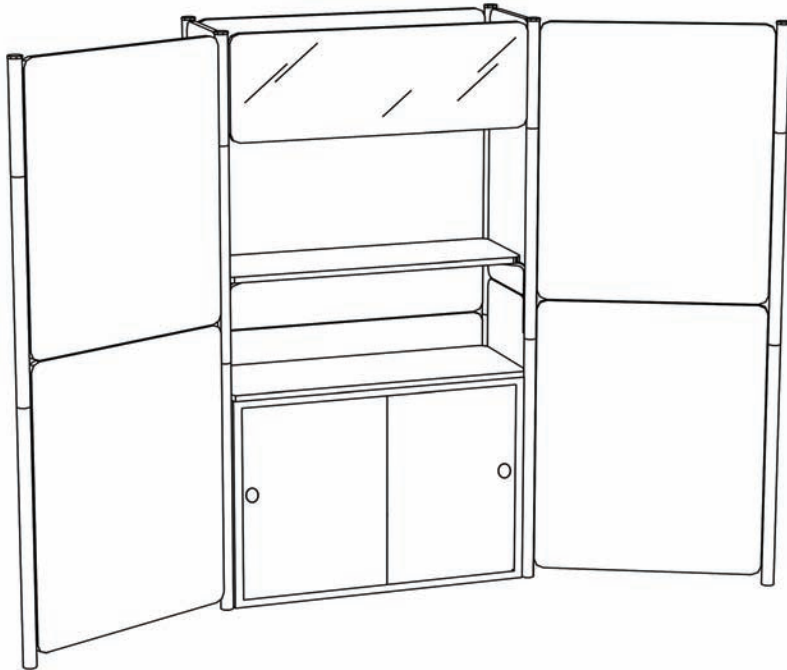

POLE PANEL

PP-10-3

10' Bay Unit Display

- (4) 35.5" x 47" Fabric Panels
- (2) 47" x 35.5" Fabric Panels
- (1) 47" x 17.5" Fabric Panel
- (4) 16" x 47" Fabric Panels
- (1) 47" x 35.5" Sliding Door
- (1) 47" x 17.5" Plexi Header Panel
- (1) 21" x 48" Melamine Counter Top (available in black or gray)
- (1) 16.5" x 48" Melamine Shelf (available in black or gray)
- (6) 12" Corner Brackets
- (6) 96" x 2"D Poles (42/36/18)
- (1) 3 Bulb Light Bar (includes three 60W bulbs)
- (2) 3' x 4' HiLo Cases