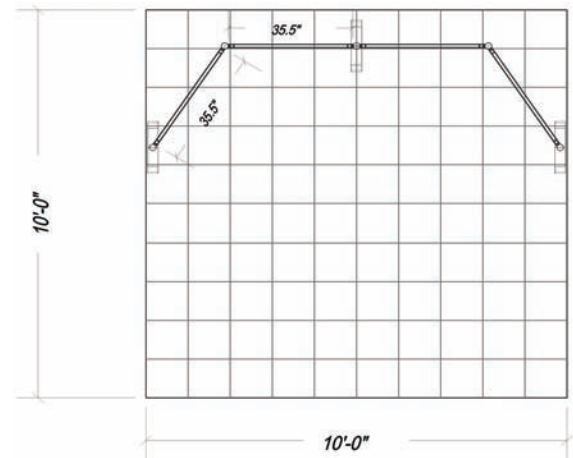

POLE PANEL

PP-10-1

10' Inline Display

- (8) 35.5" x 47" Fabric Panels
- (5) 96" x 2"D Poles (42/36/18)
- (3) Steel Feet
- (2) 3' x 4' HiLo Cases