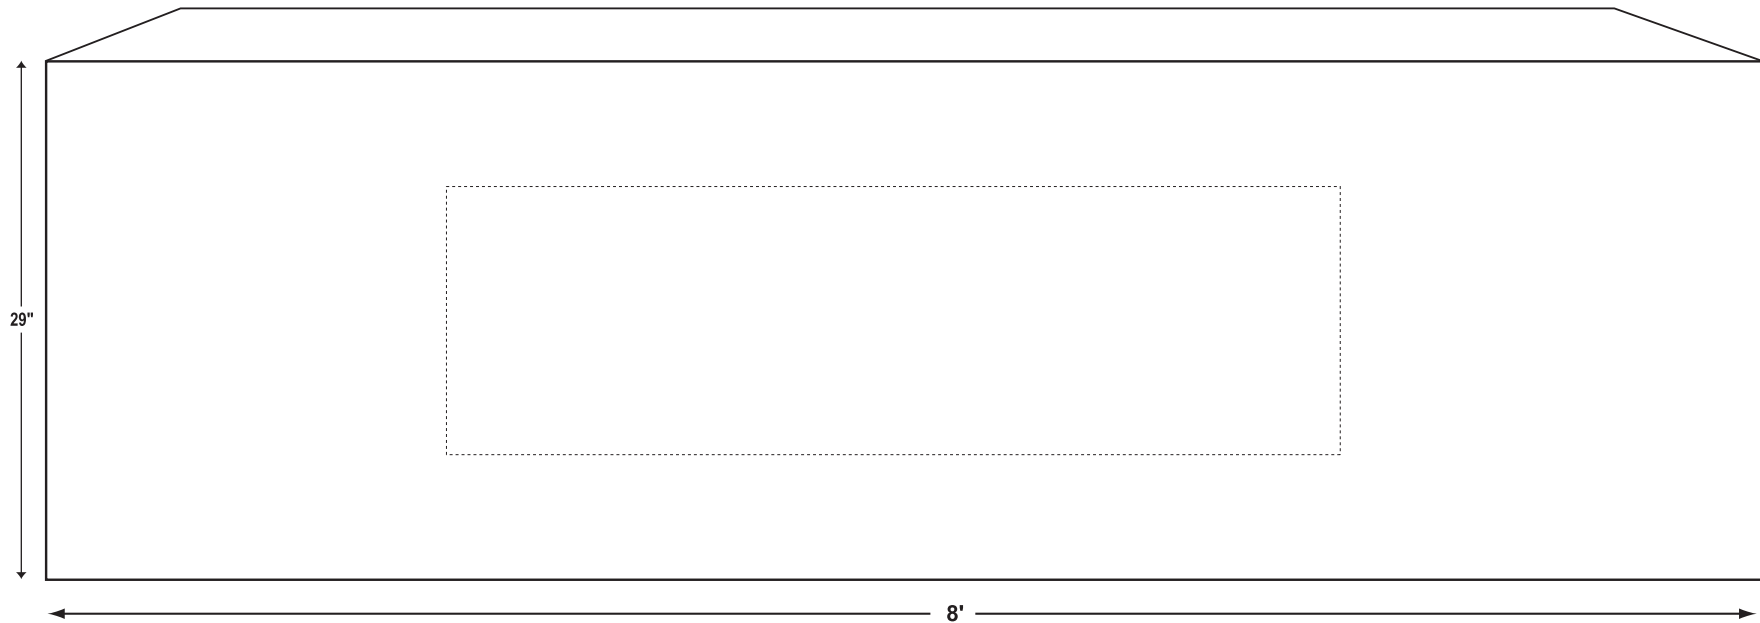

## Total Graphic Size

33.5"W x 83"H

## Total Visual Area:

33.5"W x 77.75"H

\*Please keep all text and/or logos 1" from all sides.

\* Allow a 1/2" bleed on the top of the banner

\*Digital products are printed CMYK (4 color) process from your file. If saved as RGB, art will be converted to CMYK.

**American**  
**image** displays  
www.american-image.com

For graphic preparation and file upload guidelines please visit:  
<http://www.american-image.com/products/graphics.shtml>

<b>Total Panel Size</b> 69"W x 35"H
<b>Total Header Size</b> 23"W x 11"H
*Please keep all text and/or logos 1" from all sides.
*Digital products are printed CMYK (4 color) process from your file. If saved as RGB, art will be converted to CMYK.

1-Color Imprint

8' Convertible™ Table Throw

Converts from a 8' Standard Throw to a 6' Fitted Throw

Max Imprint Area  
50"W x 15"H

American  
image displays  
www.american-image.com

ACCEPTABLE FILE FORMATS: