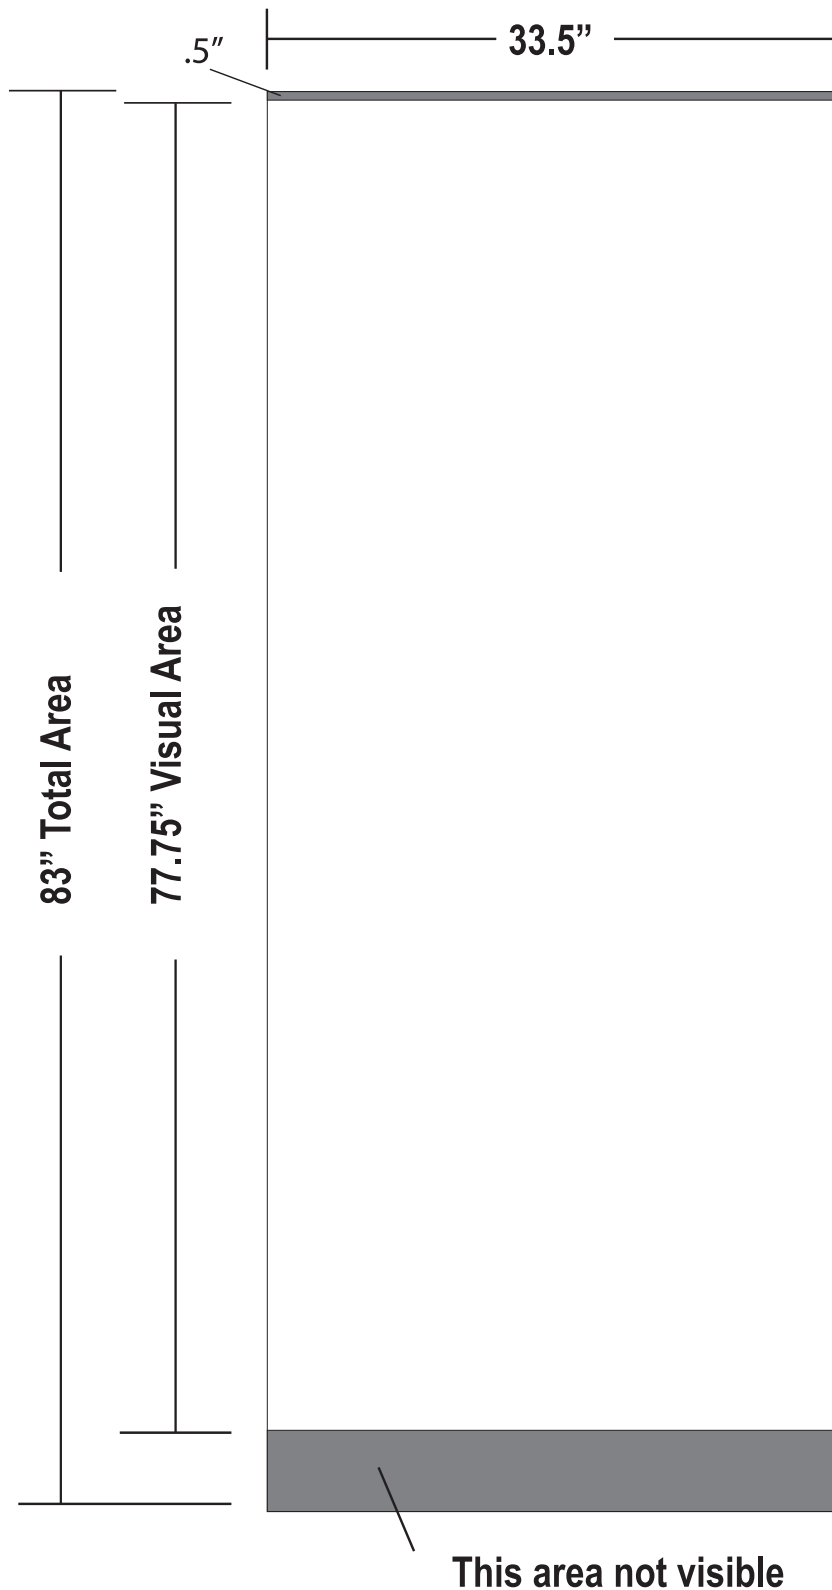

## Total Graphic Size

33.5"W x 83"H

## Total Visual Area:

33.5"W x 77.75"H

\*Please keep all text and/or logos 1" from all sides.

\* Allow a 1/2" bleed on the top of the banner

\*Digital products are printed CMYK (4 color) process from your file. If saved as RGB, art will be converted to CMYK.

**American**  
**image** displays  
www.american-image.com

For graphic preparation and file upload guidelines please visit:  
<http://www.american-image.com/products/graphics.shtml>

<b>Total Panel Size</b> 69"W x 35"H
<b>Total Header Size</b> 23"W x 11"H
*Please keep all text and/or logos 1" from all sides.
*Digital products are printed CMYK (4 color) process from your file. If saved as RGB, art will be converted to CMYK.

1-Color Imprint

8' Convertible™ Table Throw

Converts from a 8' Standard Throw to a 6' Fitted Throw

Max Imprint Area  
50"W x 15"H

American  
image displays  
www.american-image.com

ACCEPTABLE FILE FORMATS: