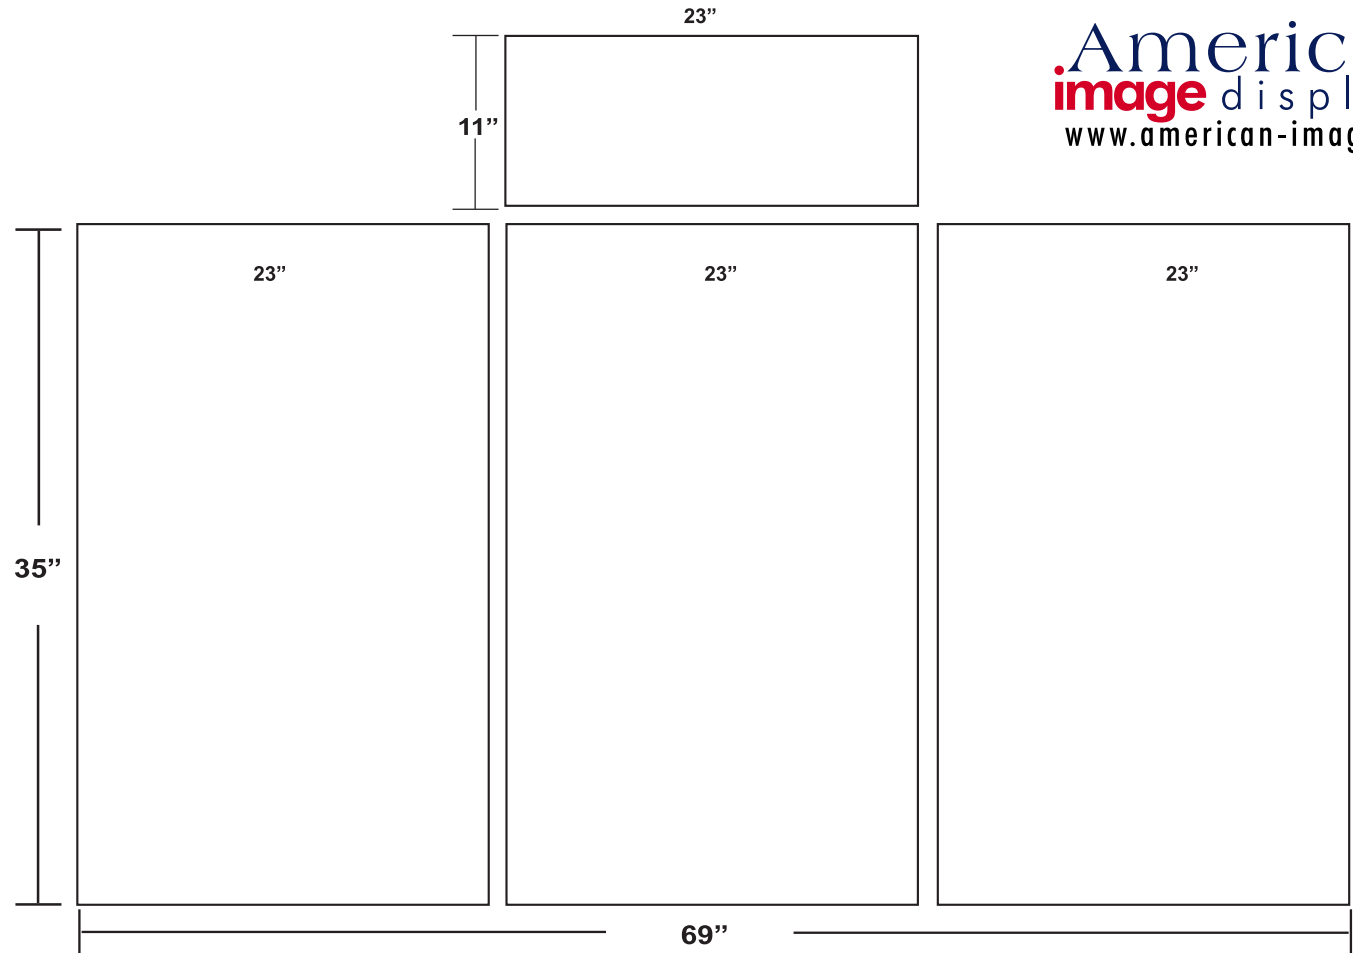

Total Panel Size 69"W x 35"H
Total Header Size 23"W x 11"H
*Please keep all text and/or logos 1" from all sides.
*Digital products are printed CMYK (4 color) process from your file. If saved as RGB, art will be converted to CMYK.

AVAILABLE FABRIC COLORS	
● Black	
● Grey - PMS 422	
● Blue - PMS 2728	
● Burgundy - PMS 195	

For graphic preparation and file upload guidelines please visit:
<http://www.american-image.com/products/graphics.shtml>