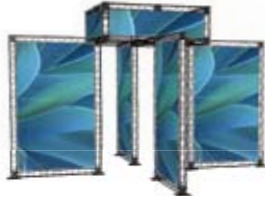

yourself
impress the others