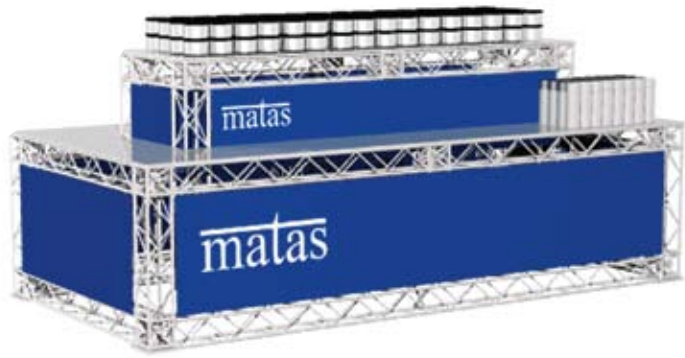

Shop in shop