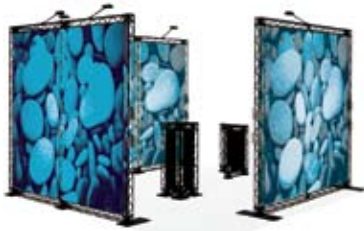

Exhibition

- unlimited sizes