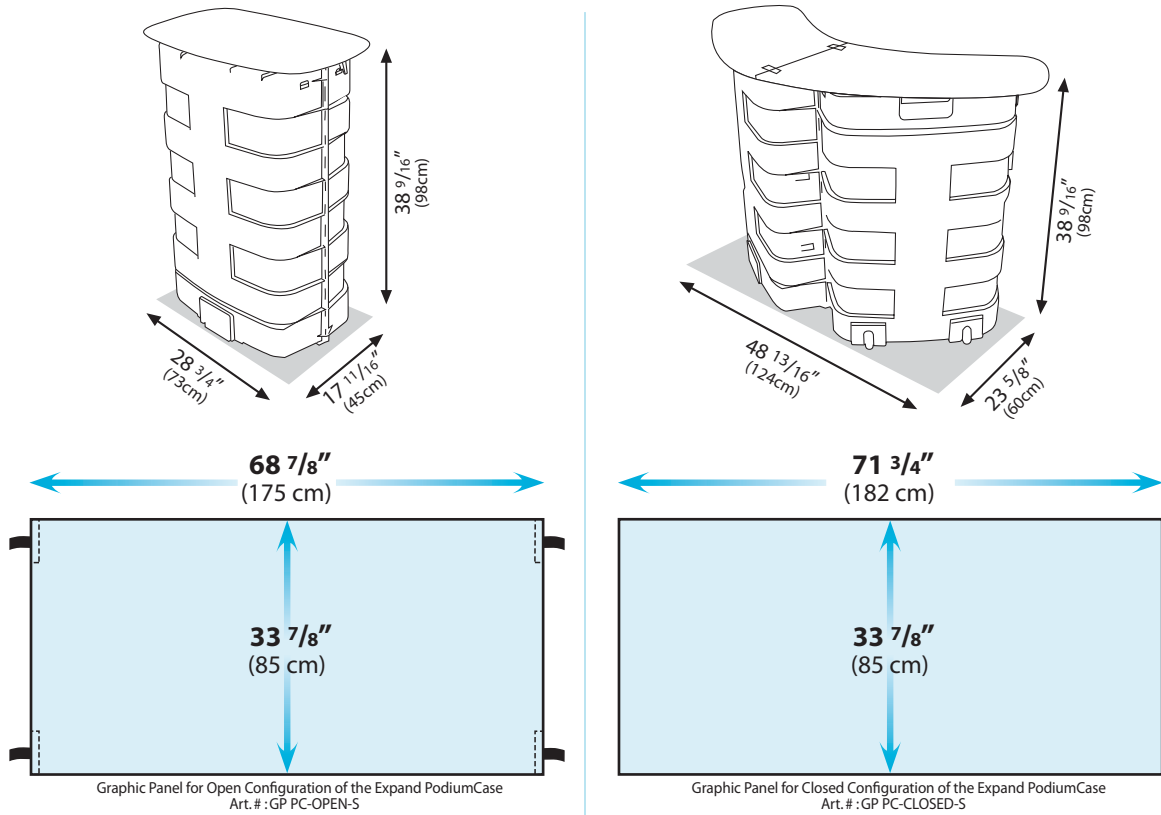

Expand PodiumCase Technical Information

Lightweight and Portable
 Expand PodiumCase weighs 22 lbs. and has durable, built-in wheels and handles.