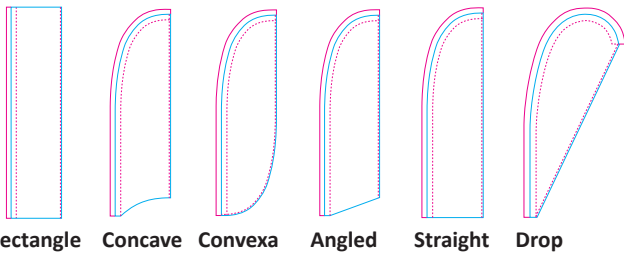

The Banshee kinetic banner system is designed to be used indoors or outdoors in most weather conditions. The six unique shapes are designed to give you a variety of options to display your marketing message at Events, Trade Shows, Promotional Marketing and more. The Banshee uses the Pennant fabric process which is a Kaleidoscope Select process that uses full saturation so your message bleeds through and can be seen on both sides of the display. This system has two mechanisms to handle wind: a bearing polypropylene bushing allowing the graphic to rotate out of the wind; but equally important is that the top baton section bends at the same time as the whole unit swivels out of the wind and therefore handles gusts from any direction very well. Banshee is a simple, durable and effective banner system.

**Pennant fabric process -**  
This process is a one sided fabric with bleed through saturation. It is used with all Banshee systems and also can be used with hanging banner applications. The Pennant's full saturation feature gives your message 360° visibility.