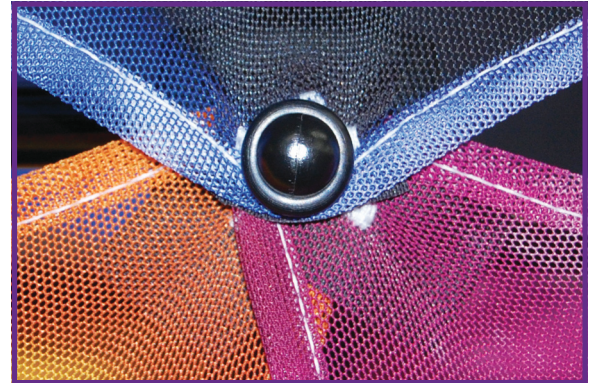

xpressions^{SNAP!}
SHEER

See through the forest of mediocrity with Xpressions®SNAP!™SHEER.

Feature and Benefits for Xpressions®SNAP!™ SHEER

- SHEER skins on the front plane are a striking visual space definer
- Darker colored SHEER skins show the translucent effect off best
- Layer SHEER colors as you would with paints and create effects of mixed visual hues
- Accent your next custom design by incorporating a few SHEER skins to your display
- Sets up completely in seconds
- Lightweight / ultra portable
- Fantastic 3D look
- Complete kits-everything you need
- Highest image quality dye-sublimated graphics
- Easy graphic change out

Sheer 4x3US Kit B

Frame & Graphics
1x1 skin (24) - 12 sheer, 12 regular
50 watt halogen light (2)
Hard shipping case

Skin Configurations:

A-L	Skin	Size
		28" x 28"
		W H
	1x1 Flat Front	1x1 Flat Front shown as it will appear on the Xpressions unit

M-X	Skin	Size
		28" x 28"
		W H
	1x1 Flat Back	1x1 Flat Front shown as it will appear on the Xpressions unit

= sheer skins