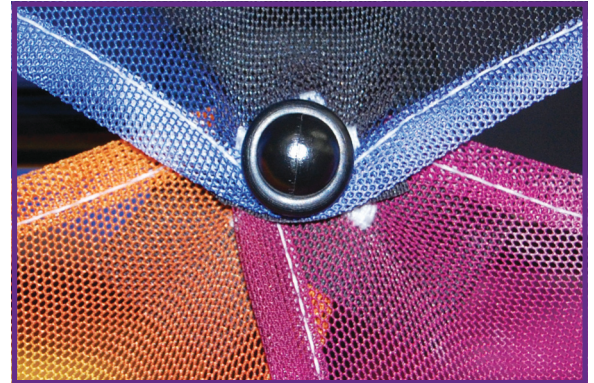

xpressions<sup>SNAP!</sup>  
SHEER

See through the forest of mediocrity with Xpressions®SNAP!™SHEER.

Feature and Benefits for Xpressions®SNAP!™ SHEER

- SHEER skins on the front plane are a striking visual space definer
- Darker colored SHEER skins show the translucent effect off best
- Layer SHEER colors as you would with paints and create effects of mixed visual hues
- Accent your next custom design by incorporating a few SHEER skins to your display
- Sets up completely in seconds
- Lightweight / ultra portable
- Fantastic 3D look
- Complete kits-everything you need
- Highest image quality dye-sublimated graphics
- Easy graphic change out

Sheer 4x3US Kit A

Frame & Graphics
Diamond skin (1) - 1 sheer
1x2 skin (6) - 2 sheer, 4 regular
1x1 skin (6) - 2 sheer, 4 regular
50 watt halogen light (2)
Hard shipping case

Skin Configurations:

A	Skin	Size
	Diamond	38.5" W
		38.5" H
Diamond Shown as it will appear on the Xpressions unit		

BC	Skin	Size
	1x2 Flat	28" W
		55.5" H
1x2 Flat Shown as it will appear on the Xpressions unit		

DE	Skin	Size
	1x1 Flat Front	28" W
		28" H
1x1 Flat Front Shown as it will appear on the Xpressions unit		

KL	Skin	Size
	1x1 Vertical Thread	28" W
		30" H
1x1 Vertical Thread Shown as it will appear on the Xpressions unit		

□ = sheer skins