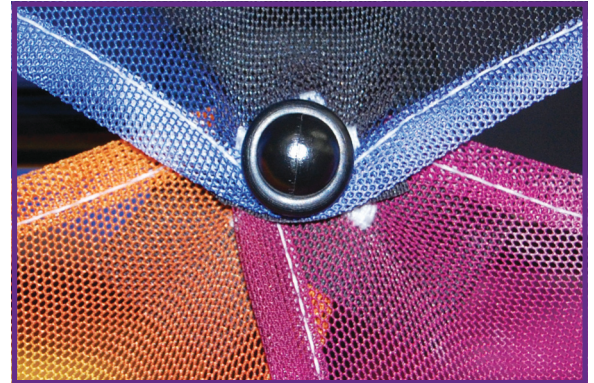

xpressions<sup>SNAP!</sup>  
SHEER

See through the forest of mediocrity with Xpressions®SNAP!™SHEER.

Feature and Benefits for Xpressions®SNAP!™ SHEER

- SHEER skins on the front plane are a striking visual space definer
- Darker colored SHEER skins show the translucent effect off best
- Layer SHEER colors as you would with paints and create effects of mixed visual hues
- Accent your next custom design by incorporating a few SHEER skins to your display
- Sets up completely in seconds
- Lightweight / ultra portable
- Fantastic 3D look
- Complete kits-everything you need
- Highest image quality dye-sublimated graphics
- Easy graphic change out

Sheer 3x3 Kit B

Frame & Graphics
1x1 skin (13) - 7 sheer, 6 regular
1x3 skin (1) - 1 regular
50 watt halogen light (2)
Hard shipping case

Skin Configurations:

A-G	Skin	Size
		28" x 28"
		W H
	1x1 Flat Front	1x1 Flat Front Shown as it will appear on the Xpressions unit

H	Skin	Size
		28" x 88"
		W H
	1x3 Double Thread	1x3 Vertical Double Thread Shown as it will appear on the Xpressions unit

I-N	Skin	Size
		28" x 28"
		W H
	1x1 Flat Back	1x1 Flat Front Shown as it will appear on the Xpressions unit