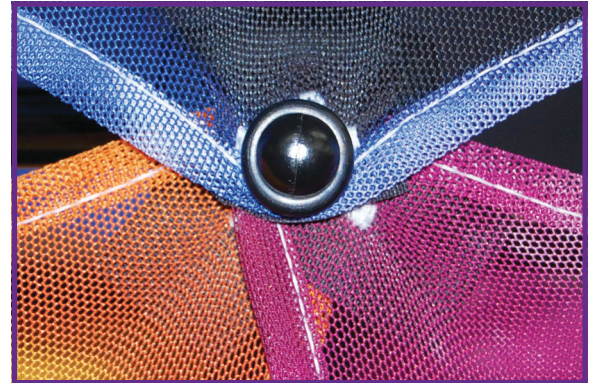

xpressions[®]SNAP!
SHEER

See through the forest of mediocrity with Xpressions[®]SNAP![™]SHEER.

Feature and Benefits for Xpressions[®]SNAP![™] SHEER

- SHEER skins on the front plane are a striking visual space definer
- Darker colored SHEER skins show the translucent effect off best
- Layer SHEER colors as you would with paints and create effects of mixed visual hues
- Accent your next custom design by incorporating a few SHEER skins to your display
- Sets up completely in seconds
- Lightweight / ultra portable
- Fantastic 3D look
- Complete kits-everything you need
- Highest image quality dye-sublimated graphics
- Easy graphic change out

Sheer 3x3 Kit A

Frame & Graphics
1x2 skin (4) - 2 sheer, 2 regular
1x1 skin (5) - 3 sheer, 2 regular
1x3 skin (1) - 1 regular
50 watt halogen light (2)
Hard shipping case

Skin Configurations:

A	Skin	Size	B	Skin	Size	C	Skin	Size	D	Skin	Size	E	Skin	Size
		28" x 55.5"			28" x 55.5"			28" x 28"			28" x 28"			28" x 28"
1x2 Flat		1x2 Flat Shown as it will appear on the Xpressions unit	1x2 Flat		1x2 Flat Shown as it will appear on the Xpressions unit	1x1 Flat Front		1x1 Flat Front Shown as it will appear on the Xpressions unit	1x1 Flat Front		1x1 Flat Front Shown as it will appear on the Xpressions unit	1x1 Flat Front		1x1 Flat Front Shown as it will appear on the Xpressions unit
F	Skin	Size	G	Skin	Size	H	Skin	Size	I	Skin	Size	J	Skin	Size
		28" x 55.5"			28" x 55.5"			28" x 88"			28" x 28"			28" x 28"
1x2 Flat Back		1x2 Flat Back Shown as it will appear on the Xpressions unit	1x2 Flat Back		1x2 Flat Back Shown as it will appear on the Xpressions unit	1x3 Double Thread		1x3 Vertical Double Thread Shown as it will appear on the Xpressions unit	1x1 Flat Back		1x1 Flat Back Shown as it will appear on the Xpressions unit	1x1 Flat Back		1x1 Flat Back Shown as it will appear on the Xpressions unit

= sheer skins