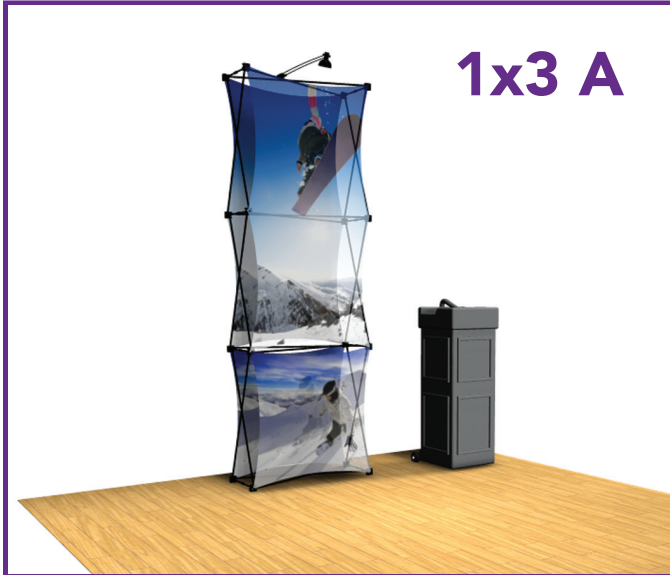

See through the forest of mediocrity with Xpressions®SNAP!™SHEER.

Feature and Benefits for Xpressions®SNAP!™ SHEER

- SHEER skins on the front plane are a striking visual space definer
- Darker colored SHEER skins show the translucent effect off best
- Layer SHEER colors as you would with paints and create effects of mixed visual hues
- Accent your next custom design by incorporating a few SHEER skins to your display
- Sets up completely in seconds
- Lightweight / ultra portable
- Fantastic 3D look
- Complete kits-everything you need
- Highest image quality dye-sublimated graphics
- Easy graphic change out

Kit Specs:

Open Frame Dimensions: 32.25" w x 94" h x 12.75" d

Closed Frame Dimensions: 3.5" w x 7" L x 33.75" h

Total Kit Weight: 21lbs.

Sheer 1x3 Kit A

Frame & Graphics
1x2 skin (2) - 1 sheer, 1 regular
1x1 skin (2) - 1 sheer, 1 regular
50 watt halogen light (1)
Hard shipping case

GRAPHIC REQUIREMENTS:

<http://www.american-image.com/trade-show-displays/submit.shtml>

Skin Configurations:

A	Skin	Size
		28" X 55.5"
		W H
1x2 Flat		1x2 Flat Shown as it will appear on the Xpressions unit

D	Skin	Size
		28" X 28"
		W H
1x1 Flat Back		1x1 Flat Front Shown as it will appear on the Xpressions unit

= sheer skins