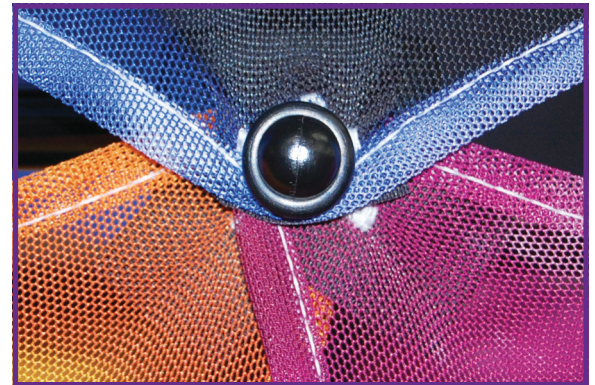

See through the forest of mediocrity with Xpressions®SNAP!™SHEER.

Feature and Benefits for Xpressions®SNAP!™ SHEER

- SHEER skins on the front plane are a striking visual space definer
- Darker colored SHEER skins show the translucent effect off best
- Layer SHEER colors as you would with paints and create effects of mixed visual hues
- Accent your next custom design by incorporating a few SHEER skins to your display
- Sets up completely in seconds
- Lightweight / ultra portable
- Fantastic 3D look
- Complete kits-everything you need
- Highest image quality dye-sublimated graphics
- Easy graphic change out

Kit Specs:

Open Frame Dimensions: 32.25" w x 94" h x 12.75" d

Closed Frame Dimensions: 3.5" w x 7" L x 33.75" h

Total Kit Weight: 21lbs.

Sheer 1x3 Kit A

Frame & Graphics
1x2 skin (2) - 1 sheer, 1 regular
1x1 skin (2) - 1 sheer, 1 regular
50 watt halogen light (1)
Hard shipping case

GRAPHIC REQUIREMENTS:

<http://www.american-image.com/trade-show-displays/submit.shtml>

Skin Configurations:

A	Skin	Size
		28" X 55.5"
		W H
1x2 Flat		1x2 Flat Shown as it will appear on the Xpressions unit

D	Skin	Size
		28" X 28"
		W H
1x1 Flat Back		1x1 Flat Front Shown as it will appear on the Xpressions unit

= sheer skins