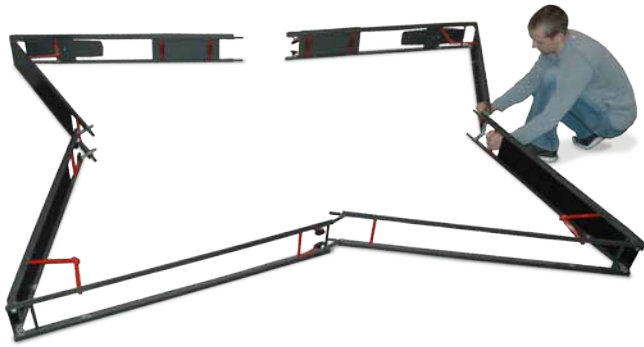

Maximum Exposure In High Definition

- No Loose Pieces —
- No Tools Required —
- 10 Minute Setup Time —

plikó

Elegant

Durable

Simple

plikó

Tool-Free, Lightweight, Durable SEG Aluminum Exhibit

Be ready to exhibit in 10 minutes!

1 Unpack and Unfold Frame

No Tools
No Loose Pieces

2 Install Fabric

Frame Spans
Without Any Sag

Silicone Edged Graphics (SEG) Benefits:

- Wrinkle/Glare Free
- Easily Replaceable
- Compact Packing
- Washable

3 Rotate Stand Feet and Upright Frame

Ready To Exhibit In 10 Minutes

Features At A Glance:

Frame Type: 2-Sided Fabric Display System

Frame Construction: Fully Recyclable Durable Folding Aluminum Frame

Graphic Type: SEG Fabric

One Frame, Two Potential Sides

Single Frame Supports
1-Sided and 2-Sided Displays

Durable Shipping Case with Wheels

Empty Case Weight: 20 lbs (9kg)
Full Case Weight: 55 lbs (25kg)