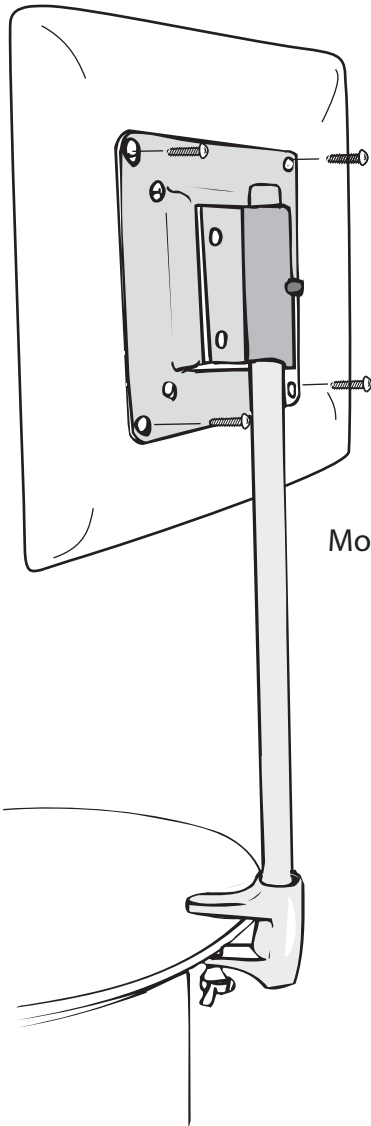

Monitor - Expand PodiumCase

Monitor max weight: 15lbs.

Alternative VESA standards
75 or 100

Mount adapter plate to monitor