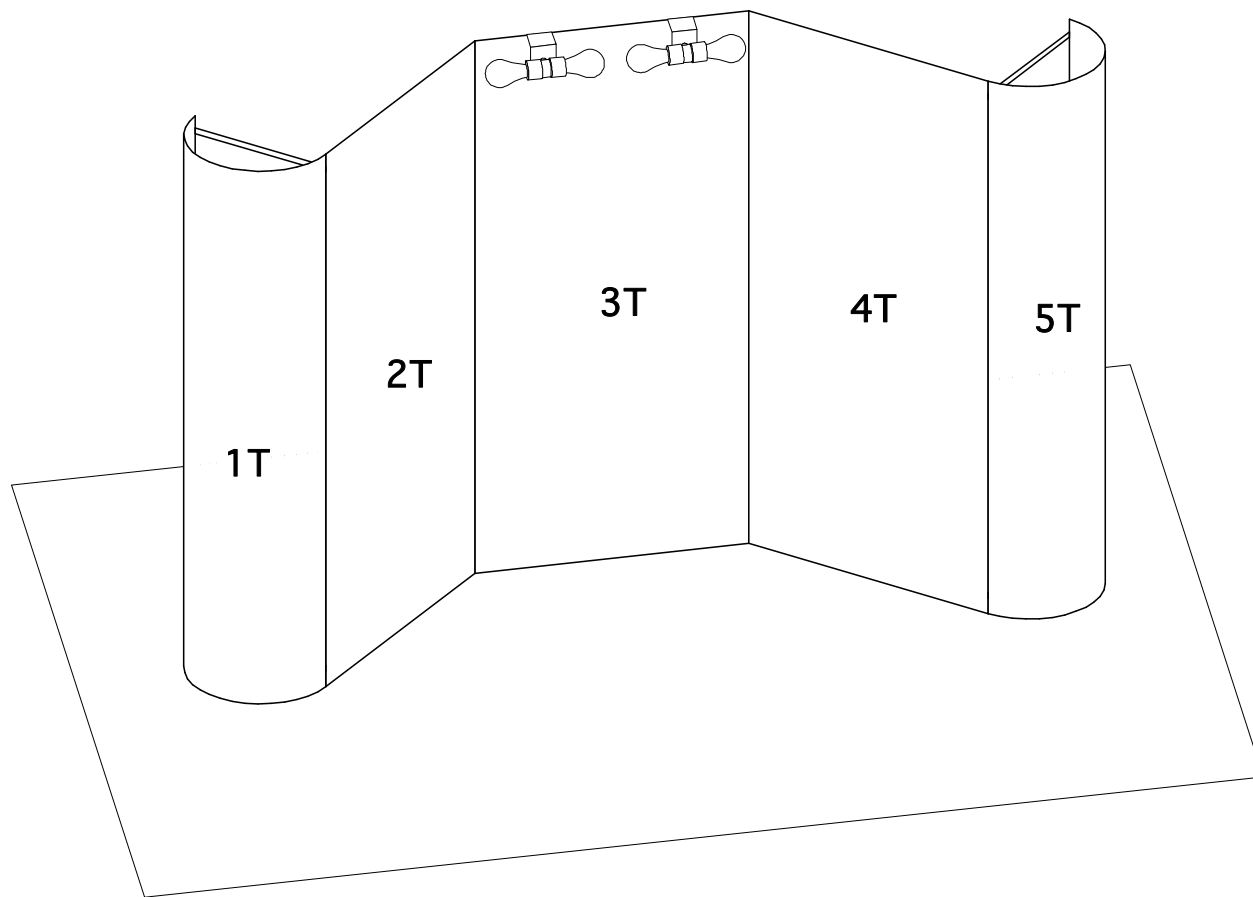

[www.american-image.com](http://www.american-image.com)

EASY ST display details & setup instructions

**nimlok**®  
authorized distributor

# K14 KIT

YHC 7 HEADER HOOK  
To be used with 11 13/16"  
flush mount headers

**nimlok**® DISPLAY AND EXHIBIT SOLUTIONS WORLDWIDE

\*WARNING: Redesign of this exhibit without approval by Nimlok may result in dangerous and unsafe structures. Nimlok disclaims any responsibility for redesigned exhibits it does not approve in writing.