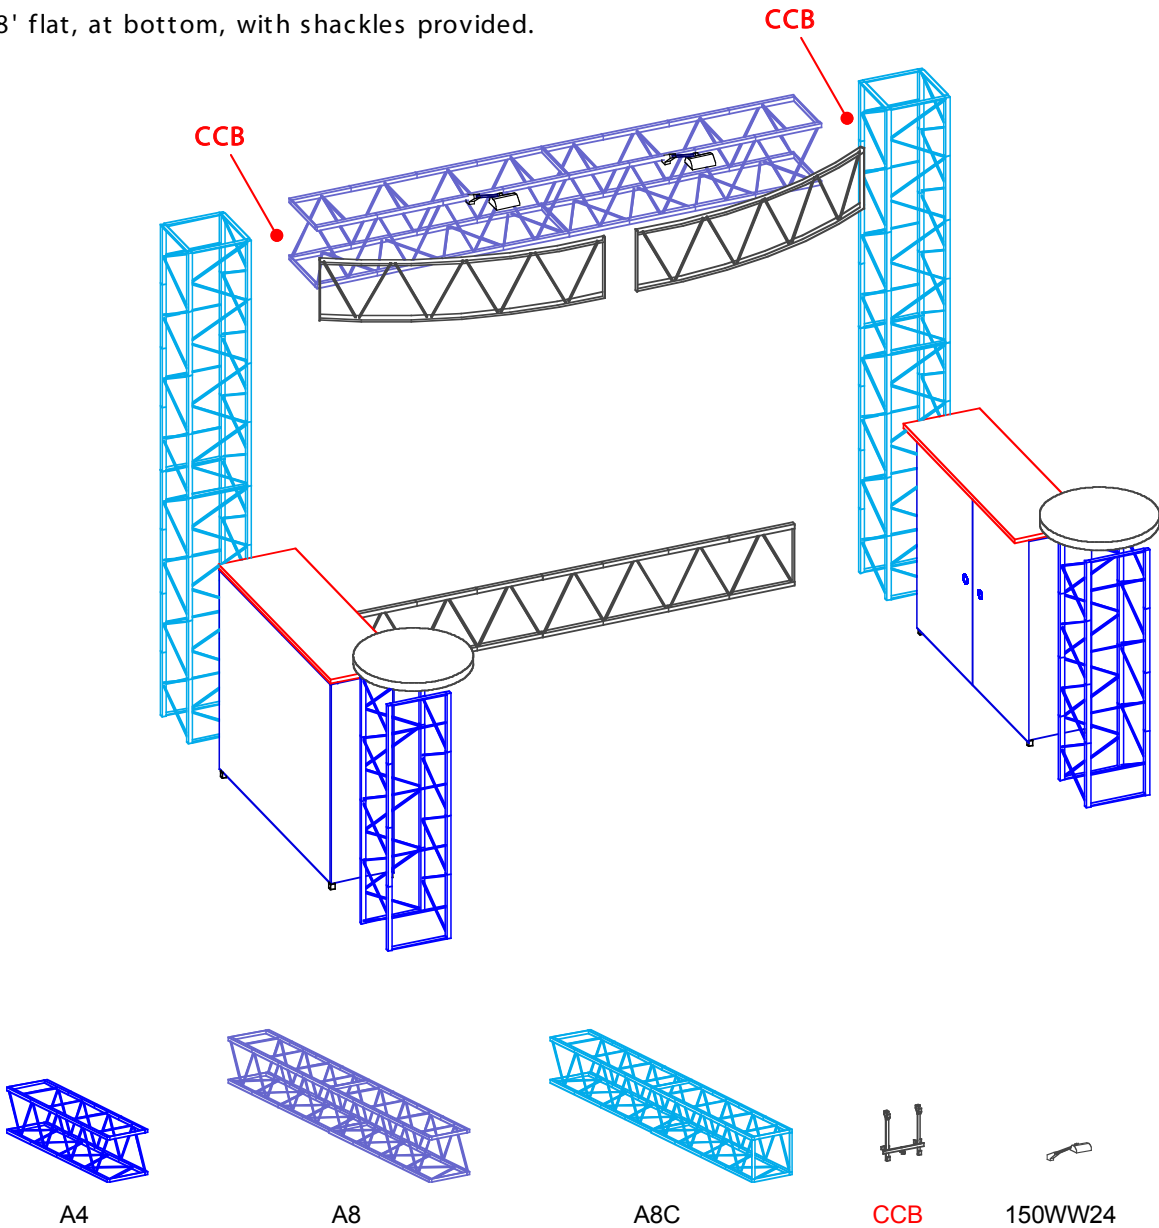

NOTES

Frame will attach with hooks on both ends.
Attach 8' flat, at bottom, with shackles provided.

DESIGN : EZ12 OPAL

REFERENCE: 10x10