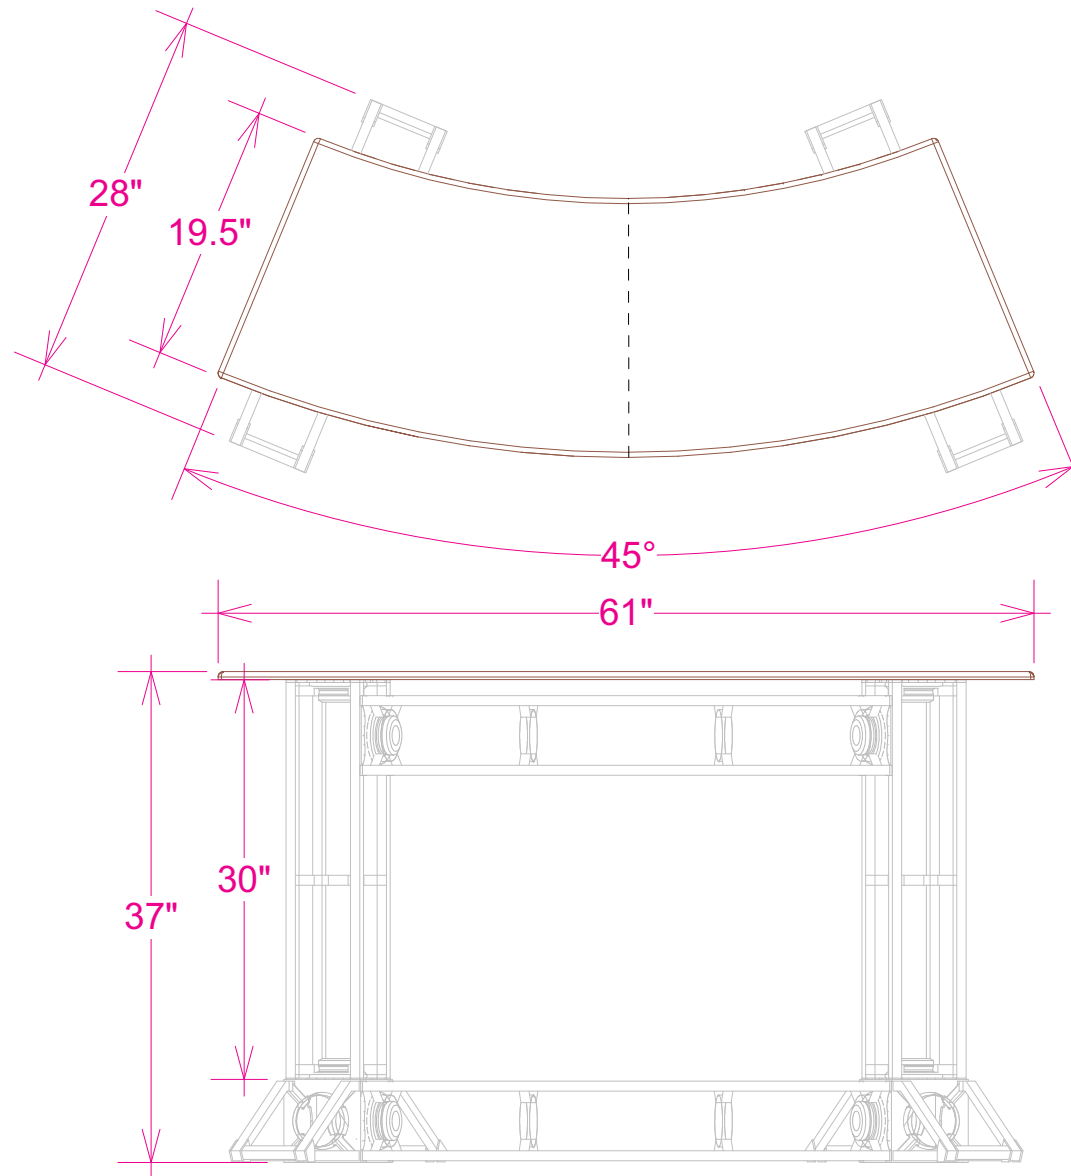

3D Rendering:

Curve Truss Counter, [OR-TC04]

Dimensions:

Curve Truss Counter, [OR-TC04]

Color Coded Parts:

Curve Truss Counter, [OR-TC04]