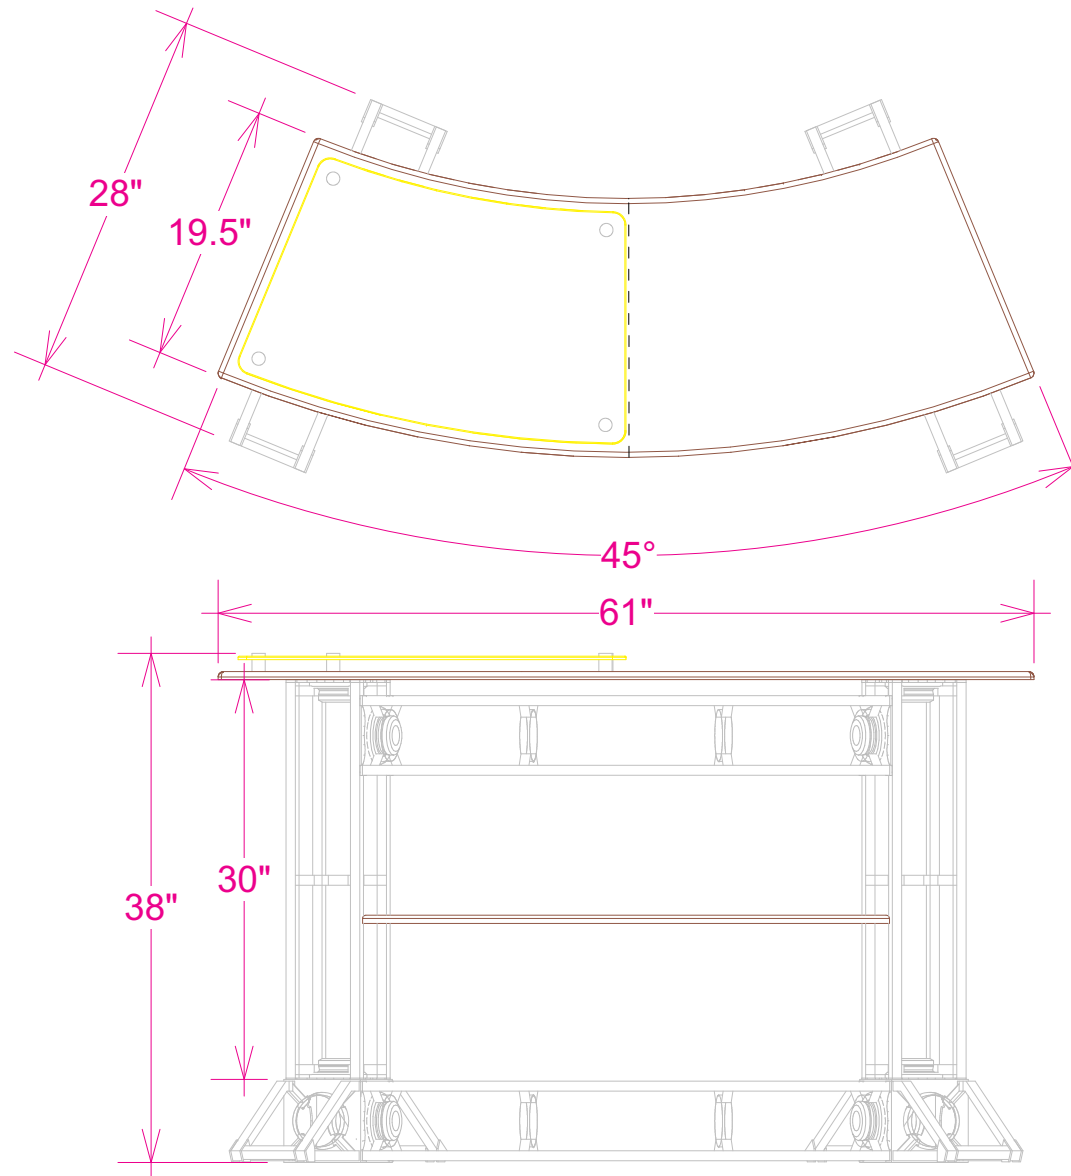

3D Rendering:

Curve Truss Counter, [OR-TC04-P]

# Dimensions:

Curve Truss Counter, [OR-TC04-P]

# Color Coded Parts:

Curve Truss Counter, [OR-TC04-P]