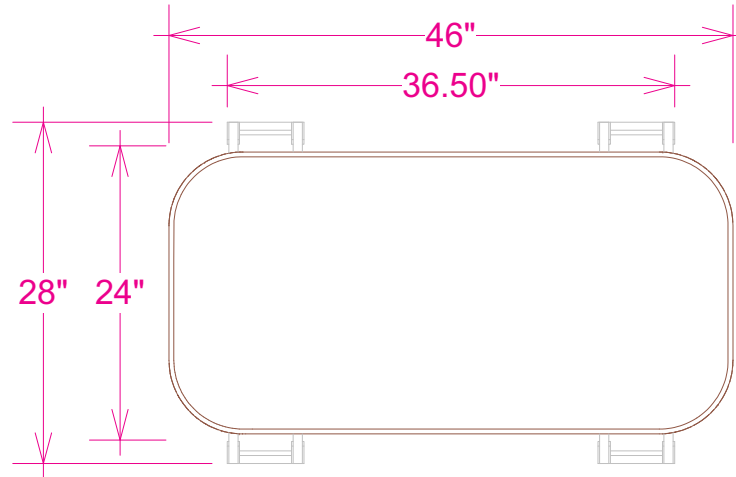

3D Rendering:

Racetrack Truss Counter, [OR-TC03]

Dimensions:

Racetrack Truss Counter, [OR-TC03]

Color Coded Parts:

Racetrack Truss Counter, [OR-TC03]