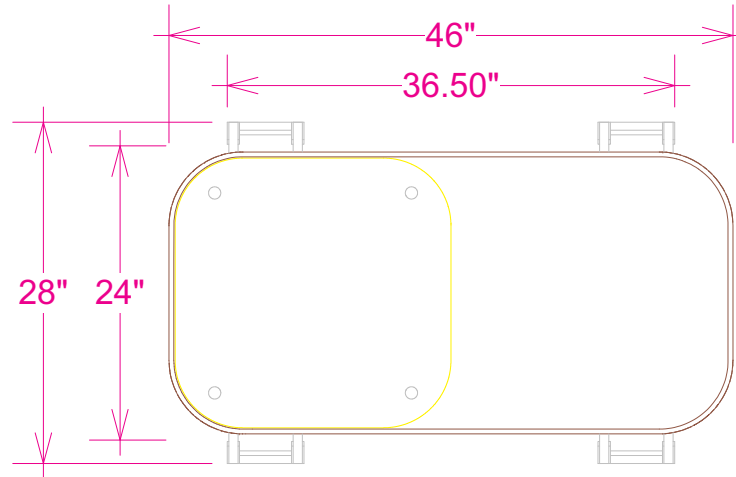

3D Rendering:

Racetrack Truss Counter, [OR-TC03-P]

Dimensions:

Racetrack Truss Counter, [OR-TC03-P]

Color Coded Parts:

Racetrack Truss Counter, [OR-TC03-P]