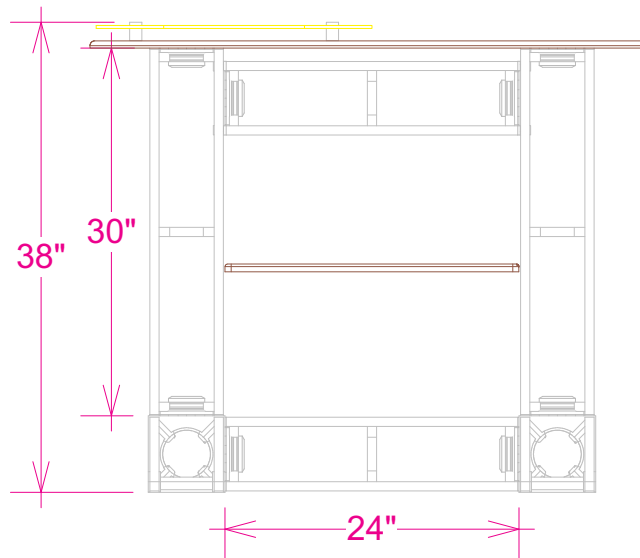

3D Rendering:

Racetrack Truss Counter, [OR-TC03-P]

Dimensions:

Racetrack Truss Counter, [OR-TC03-P]

Color Coded Parts:

Racetrack Truss Counter, [OR-TC03-P]