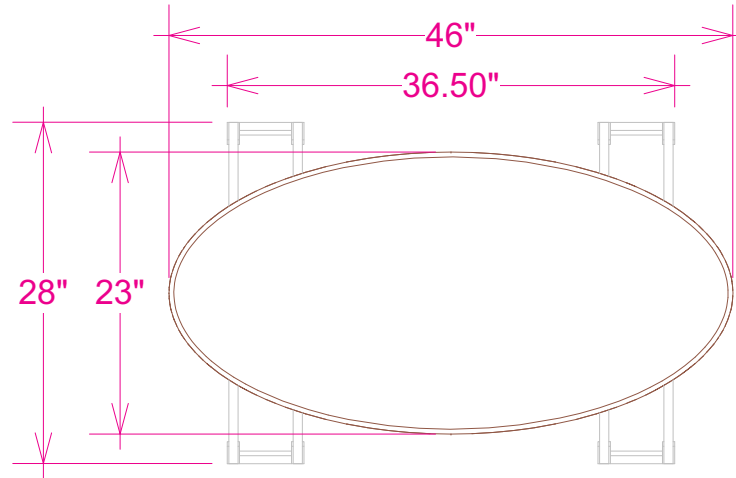

3D Rendering:

Oval Truss Counter, [OR-TC02]

# Dimensions:

## Oval Truss Counter, [OR-TC02]

# Color Coded Parts: Oval Truss Counter, [OR-TC02]