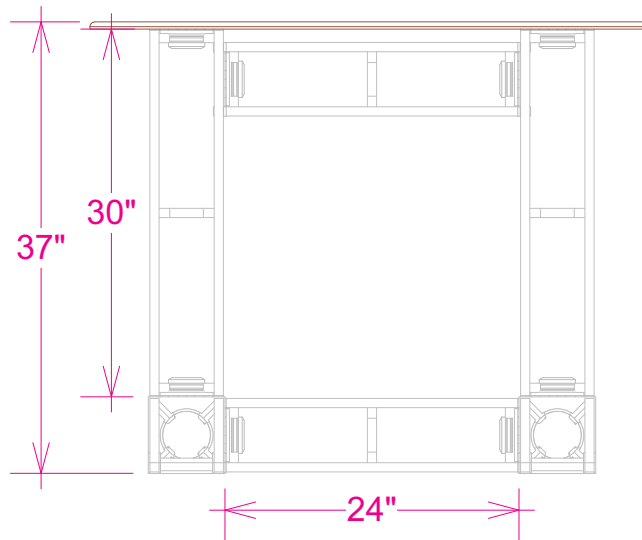

3D Rendering:

Oval Truss Counter, [OR-TC02]

# Dimensions:

# Color Coded Parts: Oval Truss Counter, [OR-TC02]