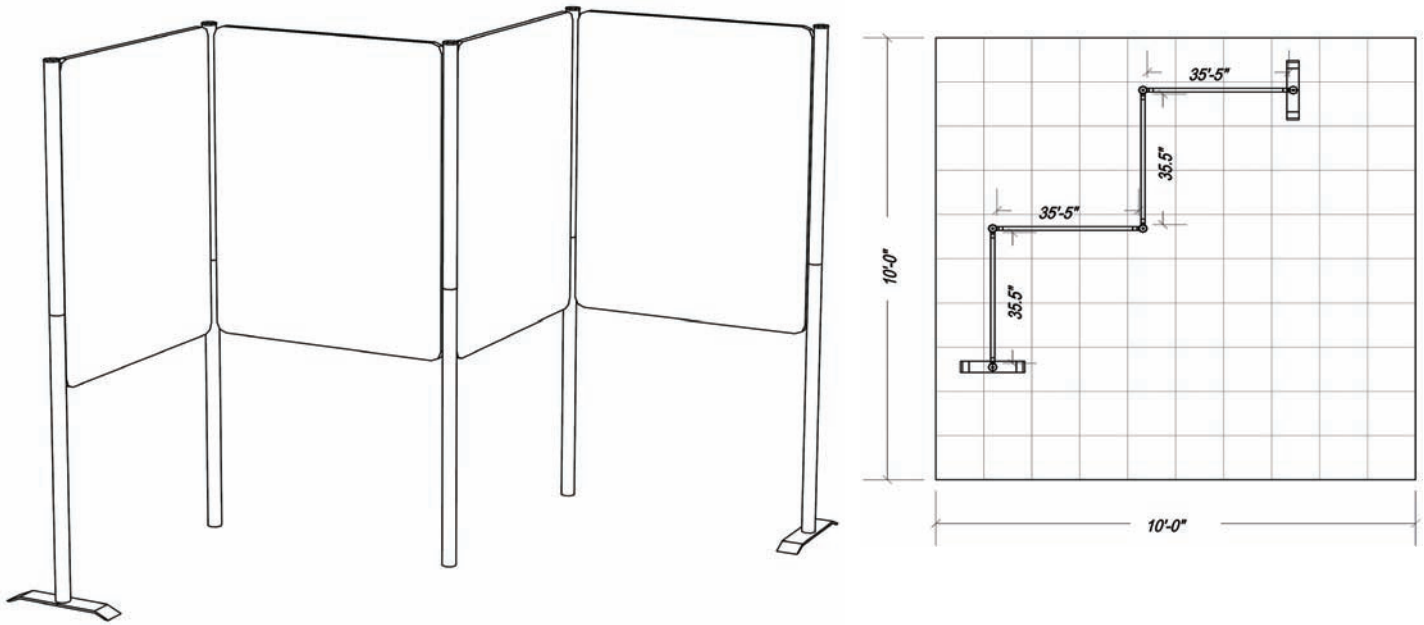

# POLE PANEL

### Zig-Zag Vertical Gallery Configuration

- (4) 35.5" x 47" h Fabric Panels
- (5) 78" x 2" D Poles (42/36)
- (2) Steel Feet
- (1) 3' x 4' HiLo Case