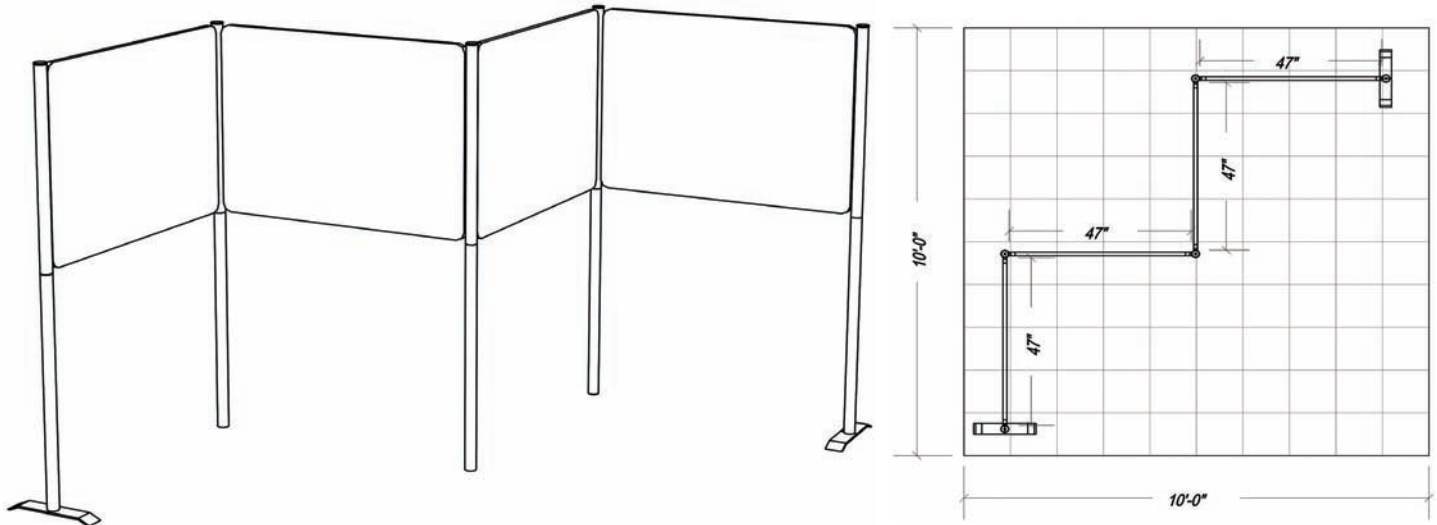

POLE PANEL

PP-GA-2

Zig-Zag Horizontal Gallery Configuration

- (4) 47" x 35.5"h Fabric Panels
- (5) 78" x 2"D Poles (42/36)
- (2) Steel Feet
- (1) 3' x 4' HiLo Case