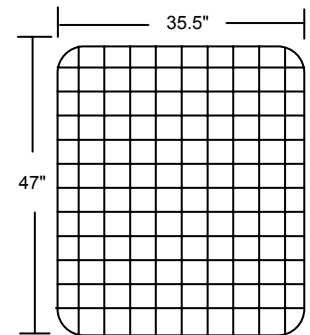

RADIUS SLATWALL PANELS

Pole Panel standard Slatwall panels are framed using "U" channel aluminum extrusion and include slatwall one side and fabric one side. Available in black or gray.

PPS24047	SLATWALL PANEL FABRIC ONE SIDE	24" X 47"	\$362
PPS355355	SLATWALL PANEL FABRIC ONE SIDE	35.5' X 35.5"	\$362
PPS355470	SLATWALL PANEL FABRIC ONE SIDE	35.5" X 41"	\$405
PPS355410	SLATWALL PANEL FABRIC ONE SIDE	35.5" X 47"	\$405
PPS410470	SLATWALL PANEL FABRIC ONE SIDE	41" X 47"	\$562
PPS470470	SLATWALL PANEL FABRIC ONE SIDE	47" X 47"	\$562

P O L E P A N E L

P O R T A B L E D I S P L A Y S Y S T E M

COMPONENTS/ACCESSORIES PRICE LIST

PART NUMBER	DESCRIPTION	DIMENSIONS	SUGGESTED RETAIL PRICE
-------------	-------------	------------	------------------------

RADIUS GRIDWALL PANELS

Pole Panel standard Gridwall panels are framed using multichannel aluminum extrusion. Fabric choices include ribbed, smooth and Tempo (poly foam core, smooth).

PPGF160470	GRIDWALL PANEL / FABRIC ONE SIDE	16" X 47"	\$248
PPGF355355	GRIDWALL PANEL / FABRIC ONE SIDE	35.5" X 35.5"	\$259
PPGF355410	GRIDWALL PANEL / FABRIC ONE SIDE	35.5" X 41"	\$270
PPGF355470	GRIDWALL PANEL / FABRIC ONE SIDE	35.5" X 47"	\$270
PPGF410470	GRIDWALL PANEL / FABRIC ONE SIDE	41" X 47"	\$362
PPGF470470	GRIDWALL PANEL / FABRIC ONE SIDE	47" X 47"	\$362