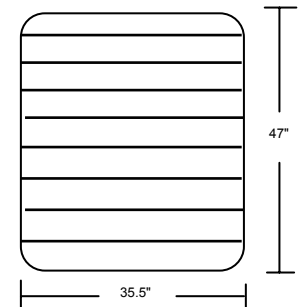

RADIUS SLATWALL PANELS

Pole Panel standard Slatwall panels are framed using "U" channel aluminum extrusion and include slatwall one side and fabric one side. Available in black or gray.

PPS24047	SLATWALL PANEL FABRIC ONE SIDE	24" X 47"	$362
PPS355355	SLATWALL PANEL FABRIC ONE SIDE	35.5' X 35.5"	$362
PPS355470	SLATWALL PANEL FABRIC ONE SIDE	35.5" X 41"	$405
PPS355410	SLATWALL PANEL FABRIC ONE SIDE	35.5" X 47"	$405
PPS410470	SLATWALL PANEL FABRIC ONE SIDE	41" X 47"	$562
PPS470470	SLATWALL PANEL FABRIC ONE SIDE	47" X 47"	$562