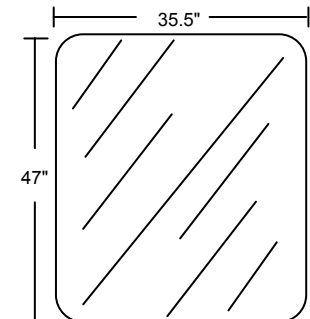

RADIUS PLEXI PANELS

Pole Panel standard Plexi panels are framed with "U" channel aluminum extrusion and are available in clear or milk plex.

PPP175355	RADIUS PLEXI PANEL "U" CHANNEL	17.5" X 35.5"	$146
PPP175410	RADIUS PLEXI PANEL "U" CHANNEL	17.5" X 41"	$151
PPP175470	RADIUS PLEXI PANEL "U" CHANNEL	17.5" X 47"	$151
PPP240410	RADIUS PLEXI PANEL "U" CHANNEL	24" X 41"	$205
PPP355355	RADIUS PLEXI PANEL "U" CHANNEL	35.5" X 35.5"	$184
PPP355470	RADIUS PLEXI PANEL "U" CHANNEL	35.5" X 47"	$205
PPP355945	RADIUS PLEXI PANEL "U" CHANNEL	35.5" X 94.5"	$410
PPP41047	RADIUS PLEXI PANEL "U" CHANNEL	47" X 41"	$281
PPP470470	RADIUS PLEXI PANEL "U" CHANNEL	47" X 47"	$281
PPP470945	RADIUS PLEXI PANEL "U" CHANNEL	47" X 94.5"	$562