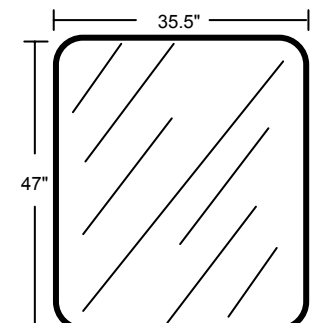

RADIUS SINGLE PLEXI PANEL MULTICHANNE

Radius single plexi panels use Multichannel aluminum extrusion and Velcro® receptive fabric on both sides. Fabric choices include ribbed, smooth and Tempo (poly foam core, smooth).

PPLM355470	SINGLE PLEXI PANEL MUTLICHANNEL	35.5" X 47"	$292
PPLM470470	SINGLE PLEXI PANEL MUTLICHANNEL	47" X 47"	$394