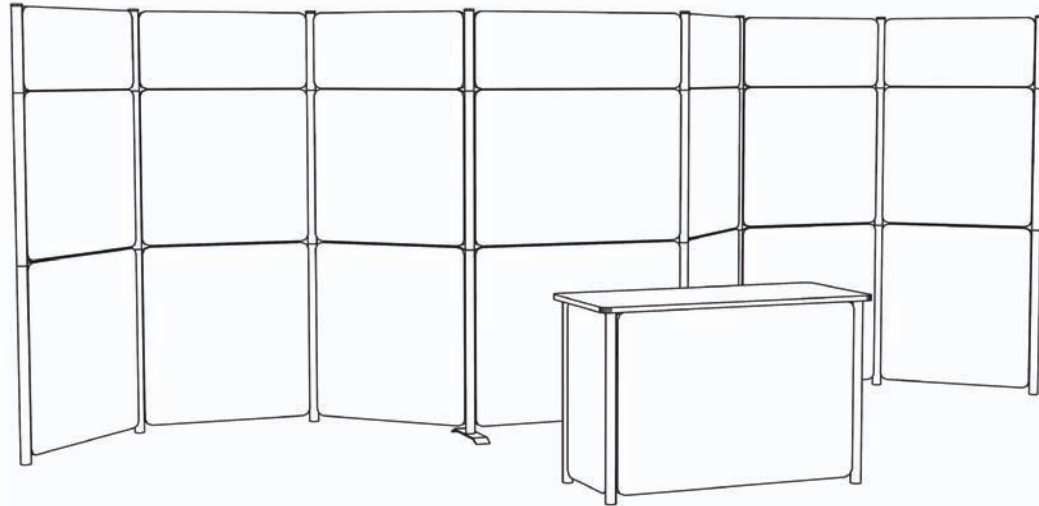

POLE PANEL

PP-20-3

20' Inline Display with Podium

- (6) 35.5" x 41" Fabric Panels
- (6) 35.5" x 35.5" Fabric Panels
- (6) 35.5" x 17.5" Fabric Panels
- (1) 47" x 41" Fabric Panel
- (1) 47" x 35.5" Fabric Panel
- (1) 47" x 17.5" Fabric Panel
- (1) 41" x 35.5" Fabric Panel
- (2) 16" x 35.5" Fabric Panels
- (1) 41" x 35.5" Sliding Door
- (1) 22" x 47" Melamine Counter Top (available in black or gray)
- (8) 96" x 2"D Poles (42/36/18)
- (4) 37" x 2"D Poles with Cap and Leveler
- (2) Steel Feet
- (1) Shipping Tub 4' x 4' x 2'