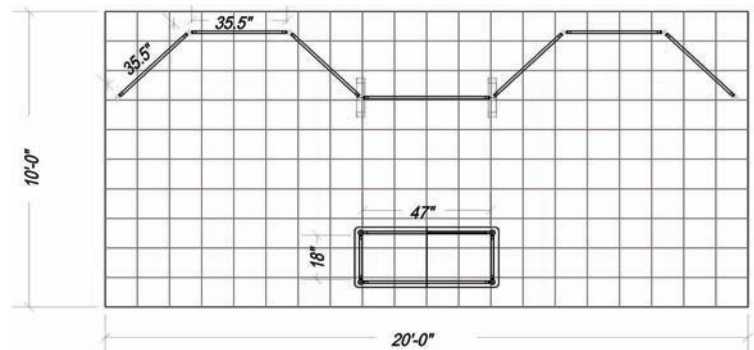

POLE PANEL

PP-20-3

20' Inline Display with Podium

- (6) 35.5" x 41" Fabric Panels
- (6) 35.5" x 35.5" Fabric Panels
- (6) 35.5" x 17.5" Fabric Panels
- (1) 47" x 41" Fabric Panel
- (1) 47" x 35.5" Fabric Panel
- (1) 47" x 17.5" Fabric Panel
- (1) 41" x 35.5" Fabric Panel
- (2) 16" x 35.5" Fabric Panels
- (1) 41" x 35.5" Sliding Door
- (1) 22" x 47" Melamine Counter Top (available in black or gray)
- (8) 96" x 2"D Poles (42/36/18)
- (4) 37" x 2"D Poles with Cap and Leveler
- (2) Steel Feet
- (1) Shipping Tub 4' x 4' x 2'