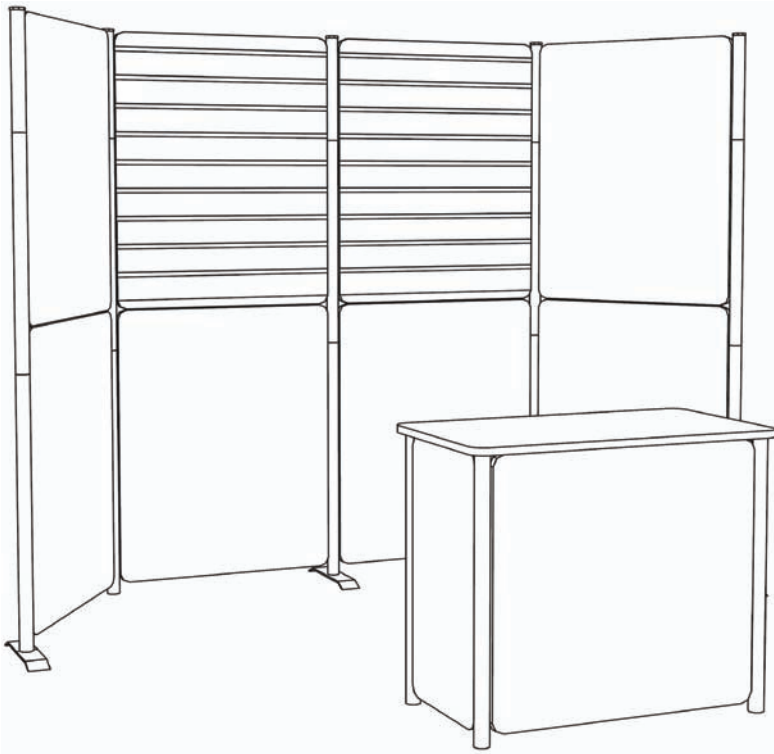

# POLE PANEL

### 10' Inline Slatwall Display With Podium

- (6) 35.5" x 47" Fabric Panels
- (2) 35.5" x 47" Slatwall Panels (available in black or gray)
- (1) 35.5" x 35.5" Fabric Panel
- (2) 17.5" x 35.5" Fabric Panels
- (1) 35.5" x 35.5" Sliding Door
- (1) 24" x 47" Counter Top (available in black or gray)
- (5) 96" x 2"D Poles (42/36/18)
- (4) 37" x 2"D Poles with Cap and Leveler
- (3) Steel Feet
- (2) 3' x 4' HiLo Cases