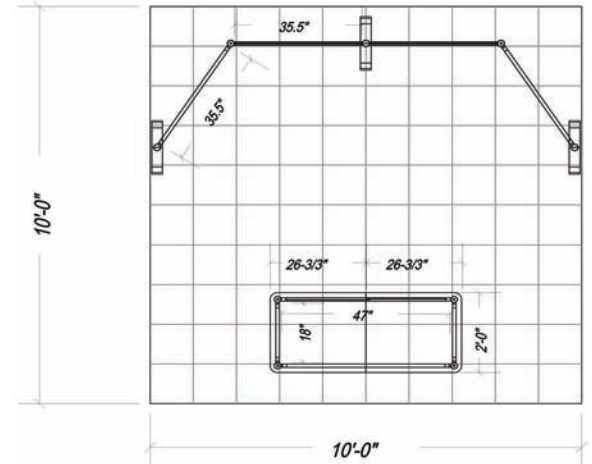

# POLE PANEL

### 10' Inline Slatwall Display With Podium

- (6) 35.5" x 47" Fabric Panels
- (2) 35.5" x 47" Slatwall Panels (available in black or gray)
- (1) 35.5" x 35.5" Fabric Panel
- (2) 17.5" x 35.5" Fabric Panels
- (1) 35.5" x 35.5" Sliding Door
- (1) 24" x 47" Counter Top (available in black or gray)
- (5) 96" x 2"D Poles (42/36/18)
- (4) 37" x 2"D Poles with Cap and Leveler
- (3) Steel Feet
- (2) 3' x 4' HiLo Cases