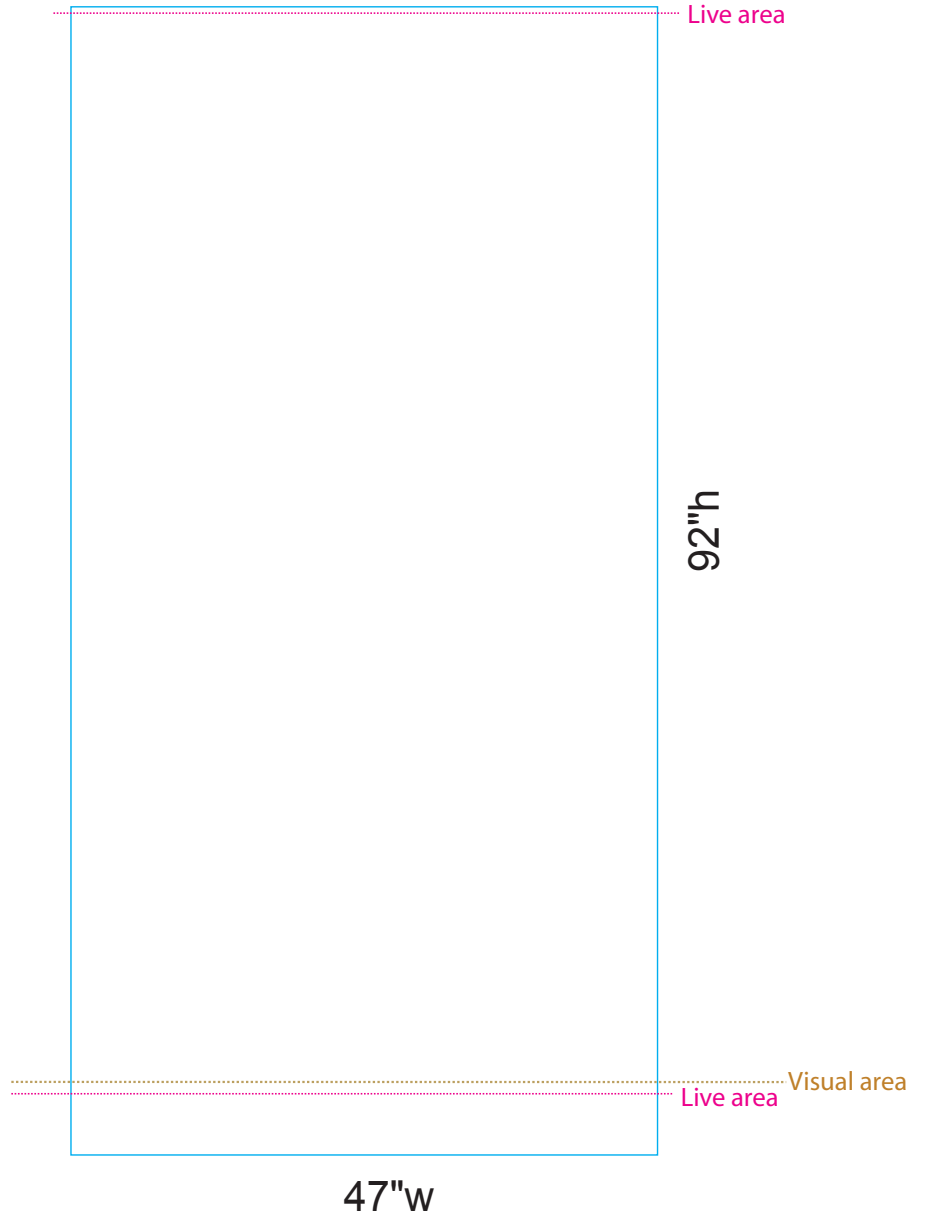

Pronto

Final size: 47" w x 92" h

Live area: 87.25" from the top

Visual Area: 86.25" from the top

*Please note that .625" will be covered at the top by a hanger bar.