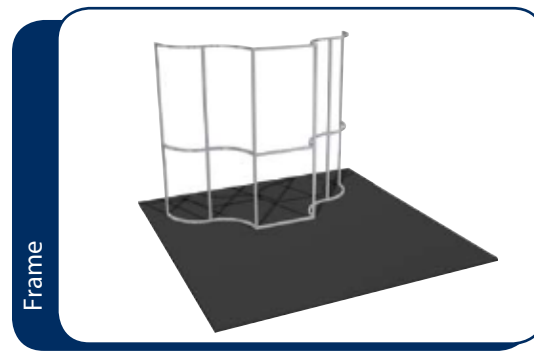

#440001
 3'D x 9'W x 8'H

Parts List

Connectors.....	18	Adjustable Feet.....	6.
30" Straight Lengths	3	Graphic Square Feet	90
36" Straight Lengths	6		
36" ϕ 90° Curves	12		
48" Straight Lengths	6		

Exhibit display comes packed in wheeled hard carry cases.