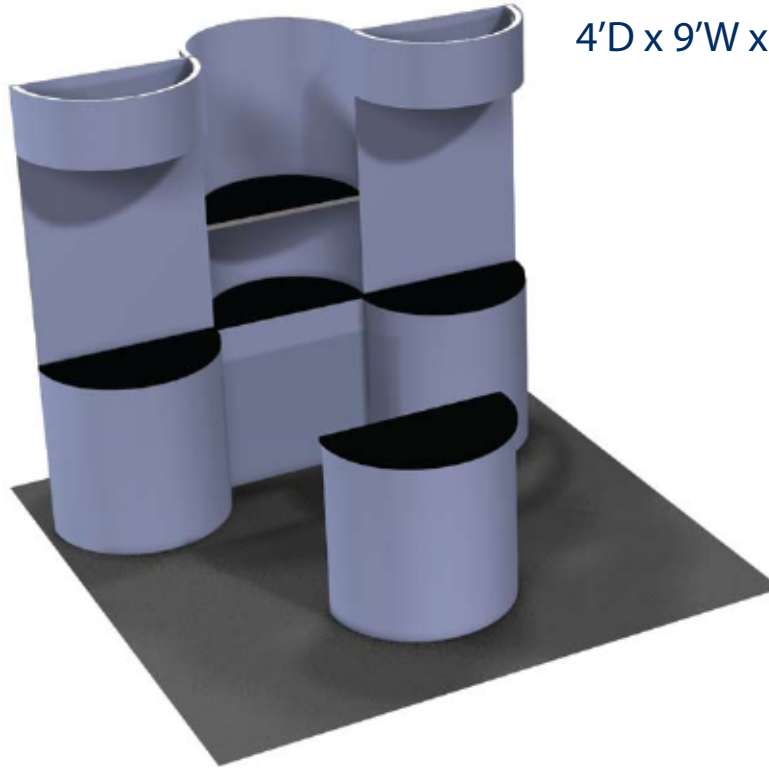

#2004

4'D x 9'W x 8'H

Shown with optional half round podium: 18" x 36" x 36"

Parts List

Connectors.....	31	Adjustable Feet.....	7.
12" Straight Lengths	7.	Countertop Square Feet	107
24" Straight Lengths	6	Graphic Square Feet	32.5
36" Straight Lengths	18		
36 "ø 90° Curve	26		
48" Straight Lengths	2		

Exhibit display comes packed in wheeled hard carry cases.